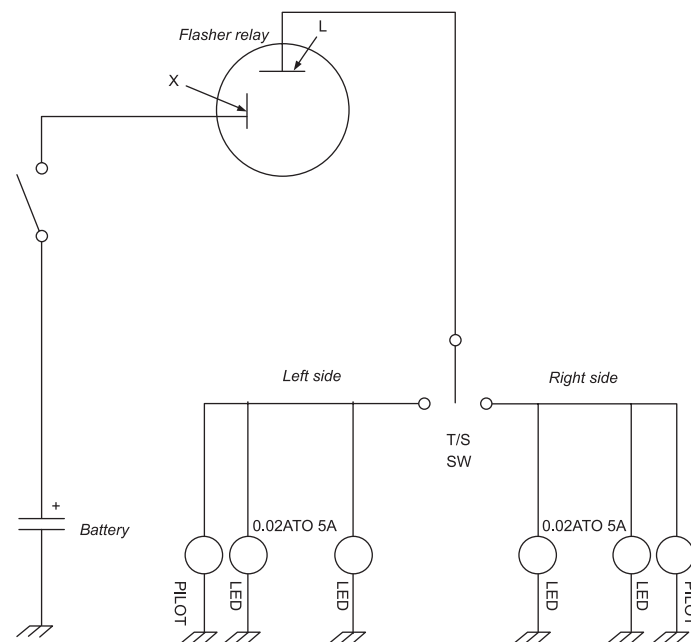

MOUNTING INSTRUCTIONS

Ref.: 4822 N

Led flasher relay with 3 pin.

Fitting this relay you get right fonctionement of turnlights and warning.

MOUNTING INSTRUCTIONS

Ref.: 4823 N

Led flasher relay with 2 pin.

Fitting this relay you get right functioning of turnlights and warning.

MOUNTING INSTRUCTIONS

Ref.: 5180 N

Led flasher relay with 4 pin.

Fitting this relay you get right fonctionnement of turnlights and warning.