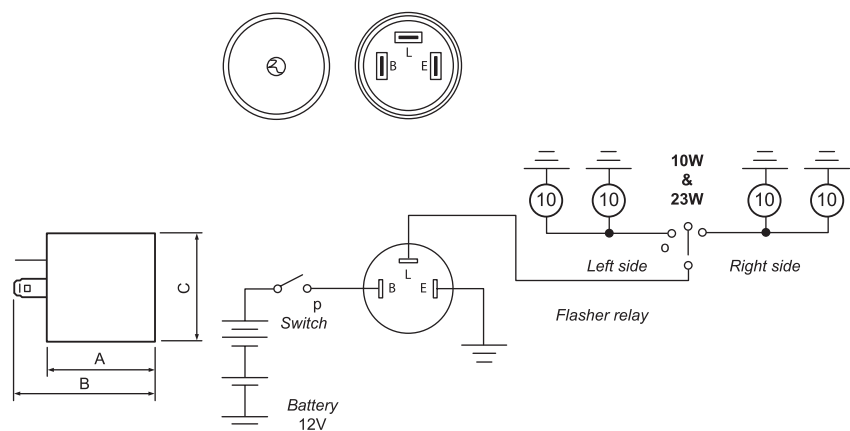

MOUNTING INSTRUCTIONS

Ref.: 4822 N

Led flasher relay with 3 pin.

Fitting this relay you get right fonctionement of turnlights and warning.

MOUNTING INSTRUCTIONS

Ref.: 4823 N

Led flasher relay with 2 pin.

Fitting this relay you get right functioning of turnlights and warning.

MOUNTING INSTRUCTIONS

Ref.: 5180 N

Led flasher relay with 4 pin.

Fitting this relay you get right fonctionnement of turnlights and warning.