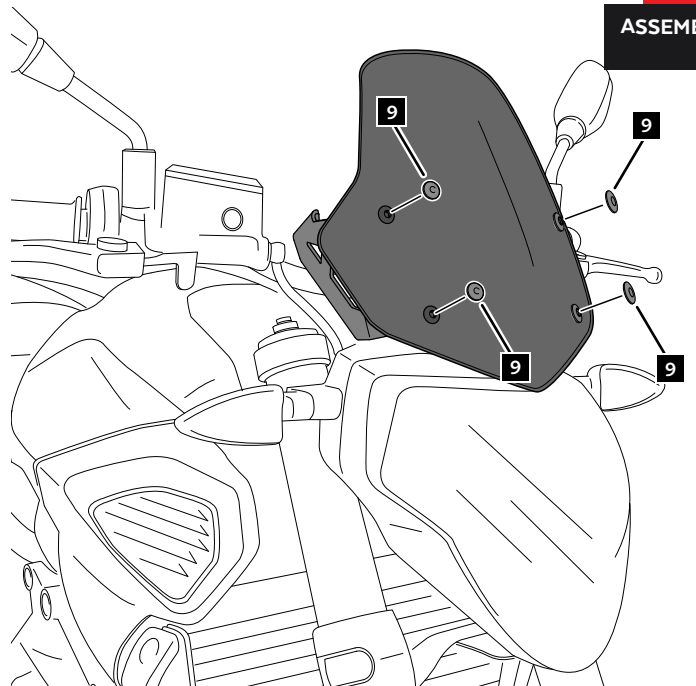

ASSEMBLY

6

ASSEMBLY

7

ASSEMBLY

WINDSHIELD ADAPTABLE TO
APRILIA SHIVER 750 '07-'09 / 900 '17-

Ref.: 4674

ID	PART	DESCRIPTION	QTY	REF.
1		Screen	1	4674C/F/G/H/N/WM3
2		Metal support	1	SOPOR-1P-3-4674
3		M5 well nut (supplied already mounted on the piece n°2)	4	SILENBTM5-046/1
4		M5x16 ISO 7380 Allen screw	4	TORNI-I7380-493
5		Ø5XØ11x1 nylon washer	4	ARNV00000000245
6		M8x45 DIN 931 hexagonal screw	2	TORNIE845Z-0012
7		Ø8,5 x Ø13x15 arrowhead	2	CASQUI-M-----614
8		M8 nut cover	2	CAPERUZZTOM8-047
9		Ø8 metal washer	2	ARANDPD125A-018
10		M5 ISO 7380 screw cap	2	TAPON-----85