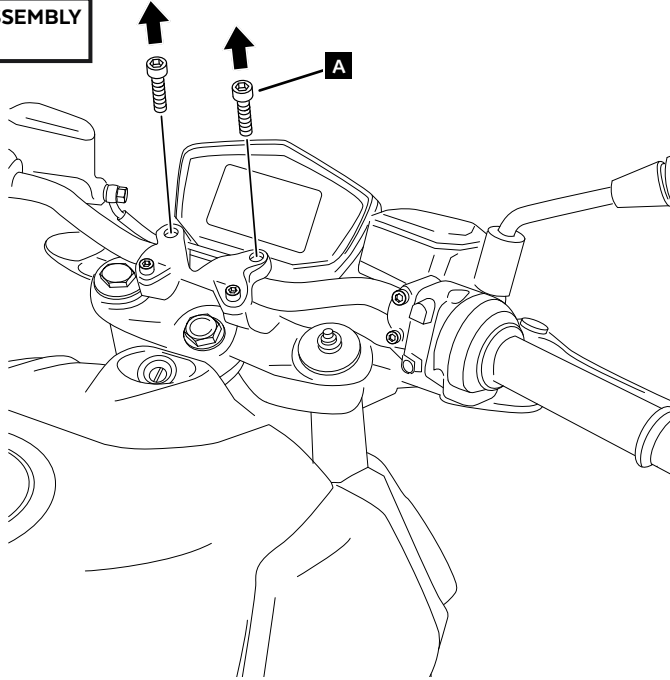

N° 3
N° 6

ID.	PART	DESCRIPTION	QTY.	REF.:
1		SPORT Screen	1	3767F/H/N/WM3
2		Support	1	SOPORIP2---3767
3		M8 DIN912 Screw cap	2	TAPA--CHC11450E
4		M8x40 DIN912 (12.9) Screw	2	TORNI-AD912-518
5		Ø8,5xØ13x15 Arrowhead	2	CASQUI-M---614
6		M5 silentblock	4	SILENBTM5-046/1
7		M5x1 nylon washer	4	ARNV0000000245
8		M5x16 Ø11 ISO 7380 Allen screw	4	TORNI-I7380-493
9		M5 ISO 7380 screw cap	4	TAPON-----85

APRILIA SHIVER 750 / 900

REF 3767

MOUNTING INSTRUCTIONS

1

A Original screws

DISASSEMBLY

2

ASSEMBLY

ASSEMBLY

6

ASSEMBLY

7

ASSEMBLY

WINDSHIELD ADAPTABLE TO
APRILIA SHIVER 750 '07-'09 / 900 '17-

Ref.: 4674

ID	PART	DESCRIPTION	QTY	REF.
1		Screen	1	4674C/F/G/H/N/WM3
2		Metal support	1	SOPOR-1P-3-4674
3		M5 well nut (supplied already mounted on the piece n°2)	4	SILENBTM5-046/1
4		M5x16 ISO 7380 Allen screw	4	TORNI-I7380-493
5		Ø5XØ11x1 nylon washer	4	ARNV00000000245
6		M8x45 DIN 931 hexagonal screw	2	TORNIE845Z-0012
7		Ø8,5 x Ø13x15 arrowhead	2	CASQUI-M-----614
8		M8 nut cover	2	CAPERUZZTOM8-047
9		Ø8 metal washer	2	ARANDPD125A-018
10		M5 ISO 7380 screw cap	2	TAPON-----85