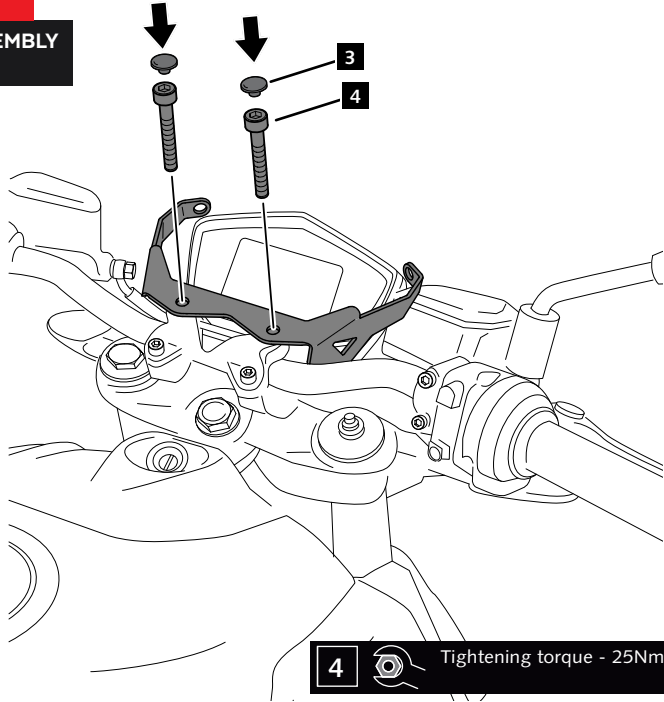

3

ASSEMBLY

APRILIA SHIVER 750 / 900

REF 3767

MOUNTING INSTRUCTIONS

4

ASSEMBLY

5

ASSEMBLY

6

ASSEMBLY

7

ASSEMBLY

WINDSHIELD ADAPTABLE TO
APRILIA SHIVER 750 '07-'09 / 900 '17-

Ref.: 4674

ID	PART	DESCRIPTION	QTY	REF.
1		Screen	1	4674C/F/G/H/N/WM3
2		Metal support	1	SOPOR-1P-3-4674
3		M5 well nut (supplied already mounted on the piece n°2)	4	SILENBTM5-046/1
4		M5x16 ISO 7380 Allen screw	4	TORNI-I7380-493
5		Ø5XØ11x1 nylon washer	4	ARNV00000000245
6		M8x45 DIN 931 hexagonal screw	2	TORNIE845Z-0012
7		Ø8,5 x Ø13x15 arrowhead	2	CASQUI-M-----614
8		M8 nut cover	2	CAPERUZZTOM8-047
9		Ø8 metal washer	2	ARANDPD125A-018
10		M5 ISO 7380 screw cap	2	TAPON-----85