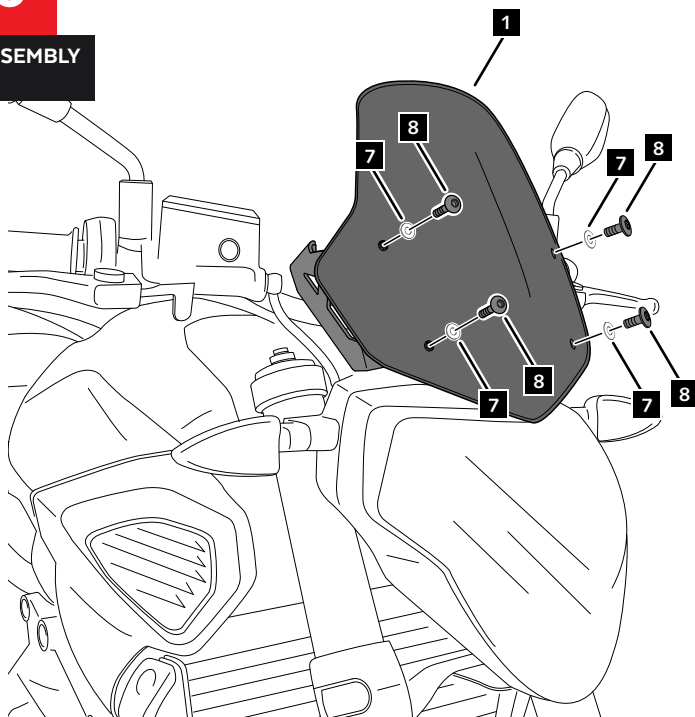

3

ASSEMBLY

APRILIA SHIVER 750 / 900

REF 3767

MOUNTING INSTRUCTIONS

4

ASSEMBLY

5

ASSEMBLY

6

ASSEMBLY

7

ASSEMBLY

WINDSHIELD ADAPTABLE TO
APRILIA SHIVER 750 '07-'09 / 900 '17-

Ref.: 4674

ID	PART	DESCRIPTION	QTY	REF.
1		Screen	1	4674C/F/G/H/N/WM3
2		Metal support	1	SOPOR-1P-3-4674
3		M5 well nut (supplied already mounted on the piece n°2)	4	SILENBTM5-046/1
4		M5x16 ISO 7380 Allen screw	4	TORNI-I7380-493
5		Ø5XØ11x1 nylon washer	4	ARNV00000000245
6		M8x45 DIN 931 hexagonal screw	2	TORNIE845Z-0012
7		Ø8,5 x Ø13x15 arrowhead	2	CASQUI-M-----614
8		M8 nut cover	2	CAPERUZZTOM8-047
9		Ø8 metal washer	2	ARANDPD125A-018
10		M5 ISO 7380 screw cap	2	TAPON-----85