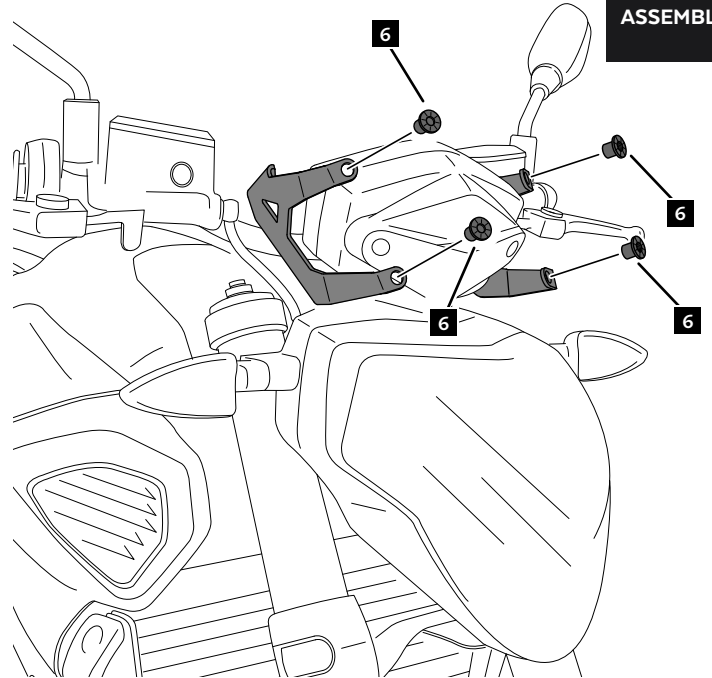

3

ASSEMBLY

APRILIA SHIVER 750 / 900

REF 3767

MOUNTING INSTRUCTIONS

4

ASSEMBLY

5

ASSEMBLY

6

ASSEMBLY

7

ASSEMBLY

WINDSHIELD ADAPTABLE TO
APRILIA SHIVER 750 '07-'09 / 900 '17-

Ref.: 4674

ID	PART	DESCRIPTION	QTY	REF.
1		Screen	1	4674C/F/G/H/N/WM3
2		Metal support	1	SOPOR-1P-3-4674
3		M5 well nut (supplied already mounted on the piece n°2)	4	SILENBTM5-046/1
4		M5x16 ISO 7380 Allen screw	4	TORNI-I7380-493
5		Ø5XØ11x1 nylon washer	4	ARNV00000000245
6		M8x45 DIN 931 hexagonal screw	2	TORNIE845Z-0012
7		Ø8,5 x Ø13x15 arrowhead	2	CASQUI-M-----614
8		M8 nut cover	2	CAPERUZZTOM8-047
9		Ø8 metal washer	2	ARANDPD125A-018
10		M5 ISO 7380 screw cap	2	TAPON-----85