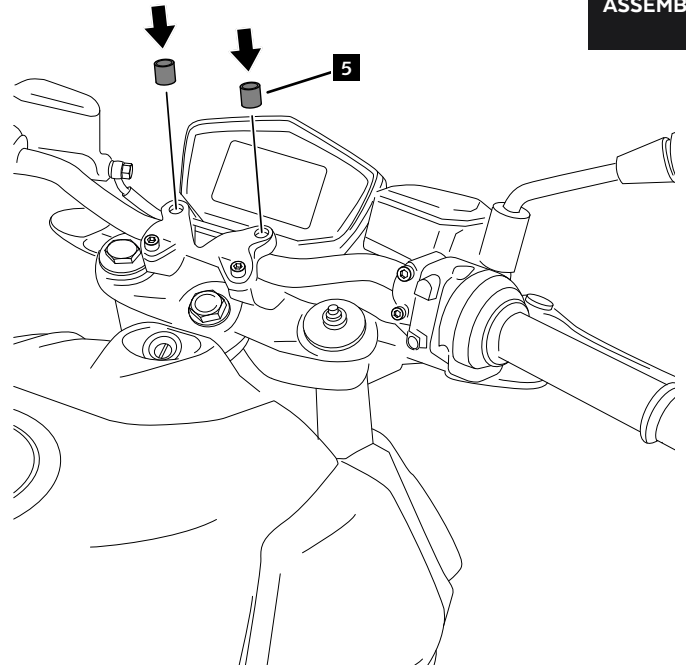

N° 3
N° 6

ID.	PART	DESCRIPTION	QTY.	REF.:
1		SPORT Screen	1	3767F/H/N/WM3
2		Support	1	SOPORIP2---3767
3		M8 DIN912 Screw cap	2	TAPA--CHC11450E
4		M8x40 DIN912 (12.9) Screw	2	TORNI-AD912-518
5		Ø8,5xØ13x15 Arrowhead	2	CASQUI-M---614
6		M5 silentblock	4	SILENBTM5-046/1
7		M5x1 nylon washer	4	ARNV0000000245
8		M5x16 Ø11 ISO 7380 Allen screw	4	TORNI-I7380-493
9		M5 ISO 7380 screw cap	4	TAPON-----85

APRILIA SHIVER 750 / 900

REF 3767

MOUNTING INSTRUCTIONS

1

A Original screws

DISASSEMBLY

2

ASSEMBLY

ASSEMBLY

6

ASSEMBLY

7

ASSEMBLY

WINDSHIELD ADAPTABLE TO
APRILIA SHIVER 750 '07-'09 / 900 '17-

Ref.: 4674

ID	PART	DESCRIPTION	QTY	REF.
1		Screen	1	4674C/F/G/H/N/WM3
2		Metal support	1	SOPOR-1P-3-4674
3		M5 well nut (supplied already mounted on the piece n°2)	4	SILENBTM5-046/1
4		M5x16 ISO 7380 Allen screw	4	TORNI-I7380-493
5		Ø5XØ11x1 nylon washer	4	ARNV00000000245
6		M8x45 DIN 931 hexagonal screw	2	TORNIE845Z-0012
7		Ø8,5 x Ø13x15 arrowhead	2	CASQUI-M-----614
8		M8 nut cover	2	CAPERUZZTOM8-047
9		Ø8 metal washer	2	ARANDPD125A-018
10		M5 ISO 7380 screw cap	2	TAPON-----85