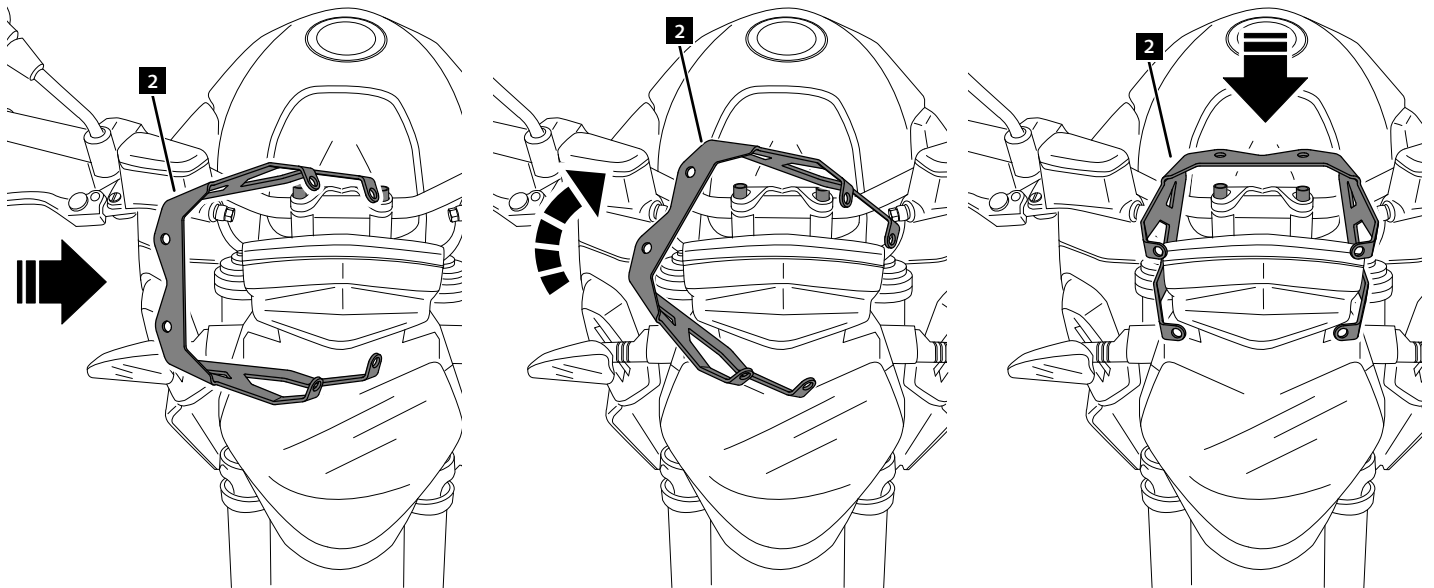

APRILIA SHIVER 750 / 900

REF 3767

MOUNTING INSTRUCTIONS

1

A Original screws

DISASSEMBLY

2

ASSEMBLY

3

ASSEMBLY