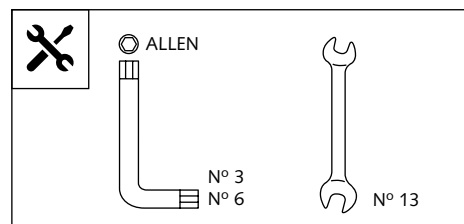

ASSEMBLY

6

ASSEMBLY

7

ASSEMBLY

WINDSHIELD ADAPTABLE TO
APRILIA SHIVER 750 '07-'09 / 900 '17-

Ref.: 4674

ID	PART	DESCRIPTION	QTY	REF.
1		Screen	1	4674C/F/G/H/N/WM3
2		Metal support	1	SOPOR-1P-3-4674
3		M5 well nut (supplied already mounted on the piece n°2)	4	SILENBTM5-046/1
4		M5x16 ISO 7380 Allen screw	4	TORNI-I7380-493
5		Ø5XØ11x1 nylon washer	4	ARNV00000000245
6		M8x45 DIN 931 hexagonal screw	2	TORNIE845Z-0012
7		Ø8,5 x Ø13x15 arrowhead	2	CASQUI-M-----614
8		M8 nut cover	2	CAPERUZZTOM8-047
9		Ø8 metal washer	2	ARANDPD125A-018
10		M5 ISO 7380 screw cap	2	TAPON-----85