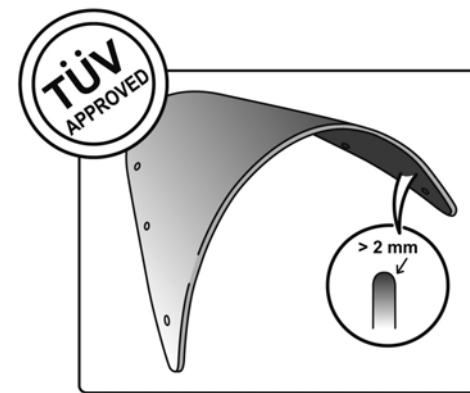

TECHNICAL FEATURES

ROUNDED CONTOUR-PROFILE

Check the ABE HOMOLOGATION document if the product is homologated for your motorcycle

TÜV APPROVED