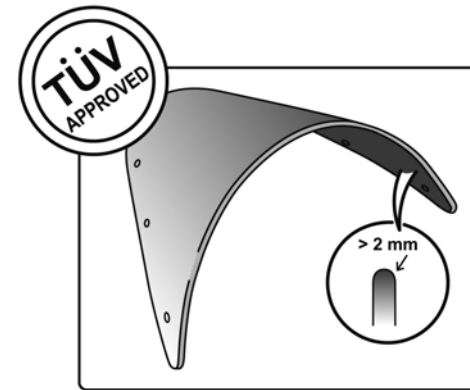

TECHNICAL FEATURES

ROUNDED CONTOUR-PROFILE

Check the ABE HOMOLOGATION document if the product is homologated for your motorcycle

TÜV APPROVED