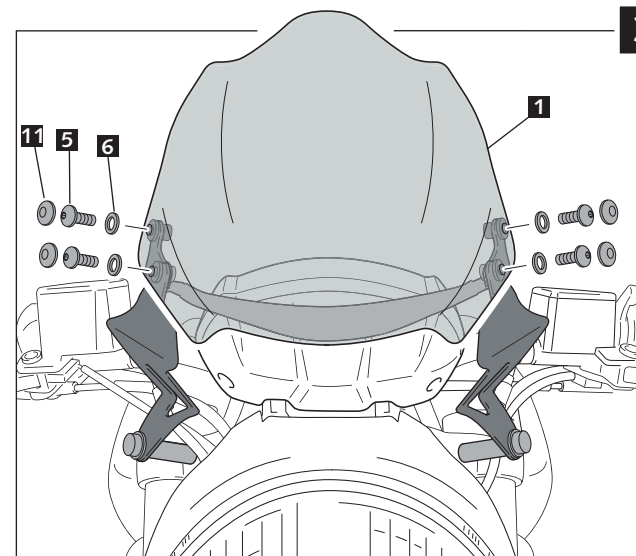

MOUNTING INSTRUCTIONS

WINDSHIELD ADAPTABLE TO
DUCATI MONSTER 696 - 796 - 1100 / S /

Ref.: 4672

ID.		DESCRIPTION	QTY.
1		Screen	1
2		Right metal support	1
3		Left metal support	1
4		M5 well nut (supplied already mounted on the piece n°2)	4
5		M5x16 ISO 7380 allen screw	4
6		Ø5XØ11x1 nylon washer	4
7		M8x60 DIN 931 hexagonal screw	2
8		Arrowhead Ø inner 9 x Ø outer 13x31	2
9		M8 nut cover	2
10		Deflector to avoid headlight reflection	1
11		M5 ISO 7380 Screw cap	4