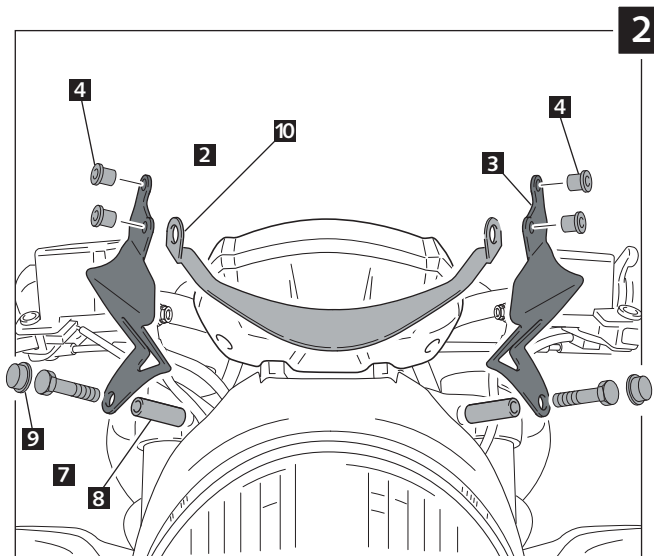

MOUNTING INSTRUCTIONS

WINDSHIELD ADAPTABLE TO
DUCATI MONSTER 696 - 796 - 1100 / S /

Ref.: 4672

ID.		DESCRIPTION	QTY.
1		Screen	1
2		Right metal support	1
3		Left metal support	1
4		M5 well nut (supplied already mounted on the piece n°2)	4
5		M5x16 ISO 7380 allen screw	4
6		Ø5XØ11x1 nylon washer	4
7		M8x60 DIN 931 hexagonal screw	2
8		Arrowhead Ø inner 9 x Ø outer 13x31	2
9		M8 nut cover	2
10		Deflector to avoid headlight reflection	1
11		M5 ISO 7380 Screw cap	4