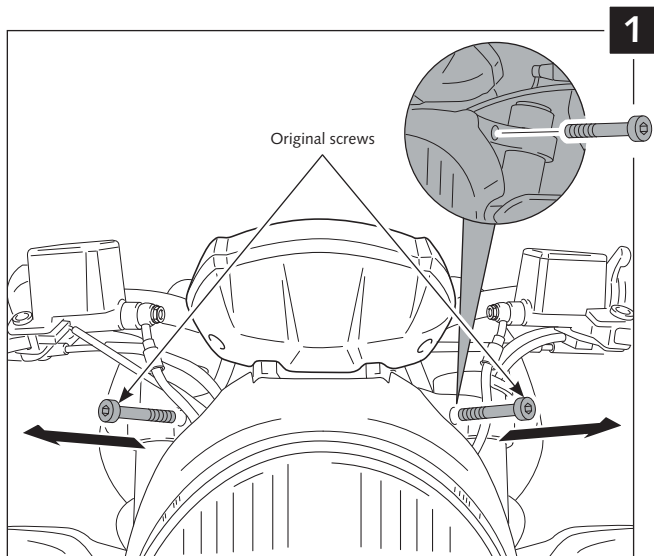

MOUNTING INSTRUCTIONS

WINDSHIELD ADAPTABLE TO
DUCATI MONSTER 696 - 796 - 1100 / S /

Ref.: 4672

ID.		DESCRIPTION	QTY.
1		Screen	1
2		Right metal support	1
3		Left metal support	1
4		M5 well nut (supplied already mounted on the piece n°2)	4
5		M5x16 ISO 7380 allen screw	4
6		Ø5XØ11x1 nylon washer	4
7		M8x60 DIN 931 hexagonal screw	2
8		Arrowhead Ø inner 9 x Ø outer 13x31	2
9		M8 nut cover	2
10		Deflector to avoid headlight reflection	1
11		M5 ISO 7380 Screw cap	4