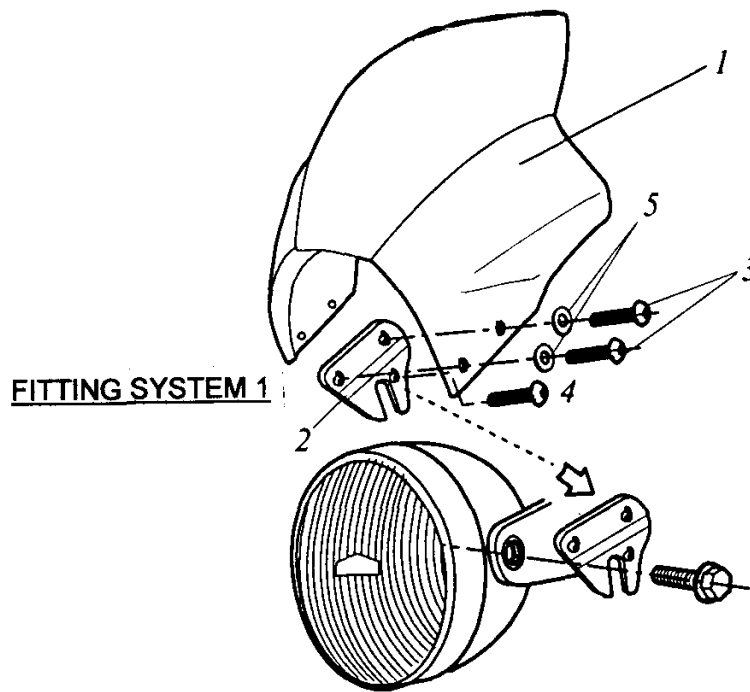

**AVAILABLE COLOURS: Carbon look, red, yellow, blue,
Smoke, black, dark smoke.**

TÜV
HOMOLOGATION
N° 38188

FITTING SYSTEM 2

supplied to fit system 1 and 2

NÚMERO	DENOMINACIÓN	CANTIDAD
1	Windshield	1
2	INOX support 66x60	2
3	M6x8 screw ISO 7380	4
4	M6x12 screw ISO 7380 w/special nut	2
5	Plastic washer Ø 6,1 x Ø 11 x 1	4
6	M8 nut DIN 934	2
7	M8x35 screw DIN 933	2
8	Ø18xØ8x1,5 flat washer	2
9	Metal arrowhead Ø15xØ8x9	2
10	Metal arrowhead Ø12xØ6x8,5	2
11	M6x20 screw DIN 933	2

We 2 stickers of rubber 30x30x7 deliver fit between fairing and to instrumental panel the necessary iff.

Puig
Racing Screens

MOTOPLASTIC, S.A.