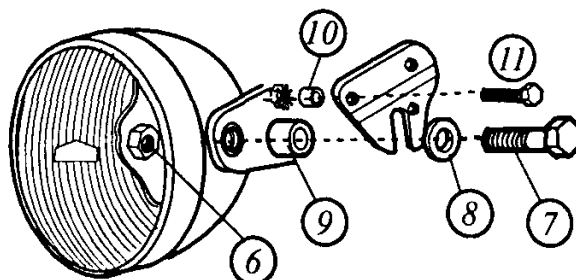

WINDSHIELD MODEL

NAKED, Ref.: 2133, RAPTOR, Ref.: 2127, WAVE Ref.: 2177, COCKPIT Ref.: 2174,
TOP Ref.: 2166, WINDY Ref.: 2176, VISION Ref.: 2167, TRACK Ref.: 4234

Adapted to Honda CB 600 F 03-04' – CB 900 Hornet

**AVAILABLE COLOURS: Carbon look, red, yellow, blue,
Smoke, black, dark smoke.**

TÜV
HOMOLOGATION
N° 38188

FITTING SYSTEM 2

supplied to fit system 1 and 2

NÚMERO	DENOMINACIÓN	CANTIDAD
1	Windshield	1
2	INOX support 66x60	2
3	M6x8 screw ISO 7380	4
4	M6x12 screw ISO 7380 w/special nut	2
5	Plastic washer Ø 6,1 x Ø 11 x 1	4
6	M8 nut DIN 934	2
7	M8x35 screw DIN 933	2
8	Ø18xØ8x1,5 flat washer	2
9	Metal arrowhead Ø15xØ8x9	2
10	Metal arrowhead Ø12xØ6x8,5	2
11	M6x20 screw DIN 933	2

We 2 stickers of rubber 30x30x7 deliver fit between fairing and to instrumental panel the necessary iff.

Puig
Racing Screens

MOTOPLASTIC, S.A.