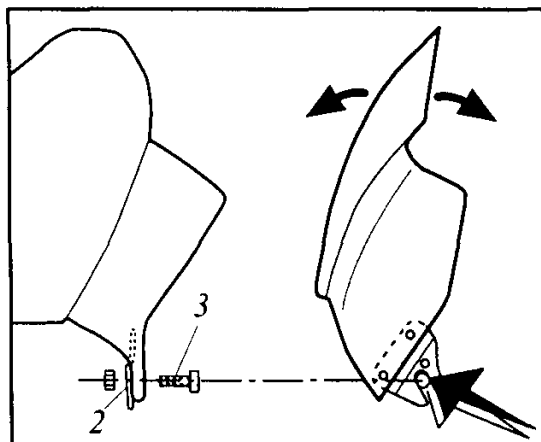

WINDSHIELD MODEL

NAKED, Ref.: 2133, RAPTOR, Ref.: 2127, WAVE Ref.: 2177, COCKPIT Ref.: 2174,
TOP Ref.: 2166, WINDY Ref.: 2176, VISION Ref.: 2167, TRACK Ref.: 4234

Adapted to Honda CB 600 F 03-04' – CB 900 Hornet

**AVAILABLE COLOURS: Carbon look, red, yellow, blue,
Smoke, black, dark smoke.**

TÜV
HOMOLOGATION
N° 38188

FITTING SYSTEM 2

supplied to fit system 1 and 2

NÚMERO	DENOMINACIÓN	CANTIDAD
1	Windshield	1
2	INOX support 66x60	2
3	M6x8 screw ISO 7380	4
4	M6x12 screw ISO 7380 w/special nut	2
5	Plastic washer Ø 6,1 x Ø 11 x 1	4
6	M8 nut DIN 934	2
7	M8x35 screw DIN 933	2
8	Ø18xØ8x1,5 flat washer	2
9	Metal arrowhead Ø15xØ8x9	2
10	Metal arrowhead Ø12xØ6x8,5	2
11	M6x20 screw DIN 933	2

We 2 stickers of rubber 30x30x7 deliver fit between fairing and to instrumental panel the necessary iff.

Puig
Racing Screens

MOTOPLASTIC, S.A.