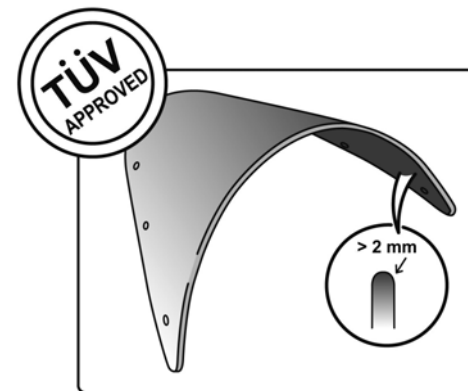

## TECHNICAL FEATURES

Check the ABE HOMOLOGATION document if the product is homologated for your motorcycle

ROUNDED CONTOUR-PROFILE

TÜV APPROVED