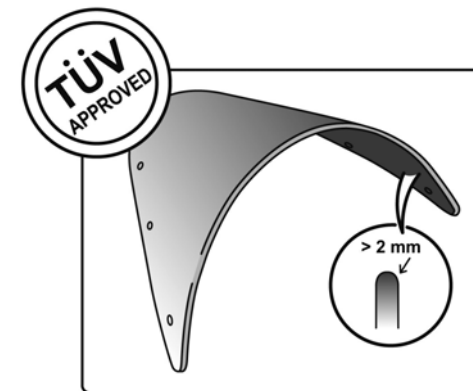

## TECHNICAL FEATURES

ROUNDED CONTOUR-PROFILE

Check the ABE HOMOLOGATION document if the product is homologated for your motorcycle

TÜV APPROVED