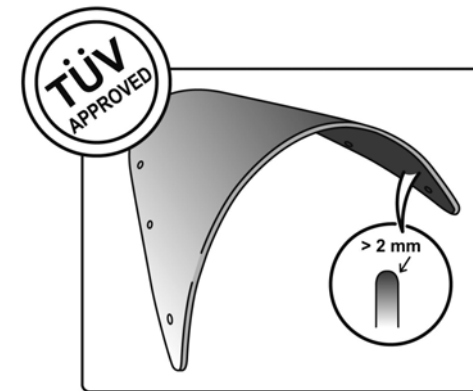

TECHNICAL FEATURES

ROUNDED CONTOUR-PROFILE

Check the ABE HOMOLOGATION document if the product is homologated for your motorcycle

TÜV APPROVED