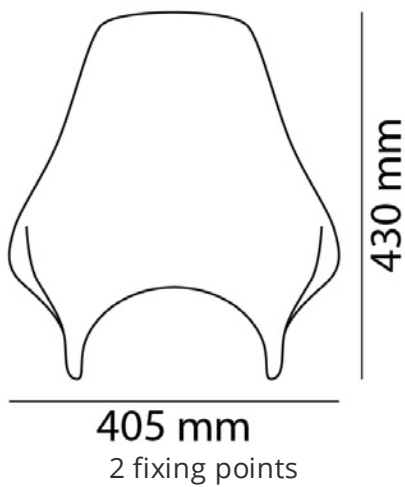

TECHNICAL FEATURES

ROUNDED CONTOUR-PROFILE

Check the ABE HOMOLOGATION document if the product is homologated for your motorcycle

TÜV APPROVED