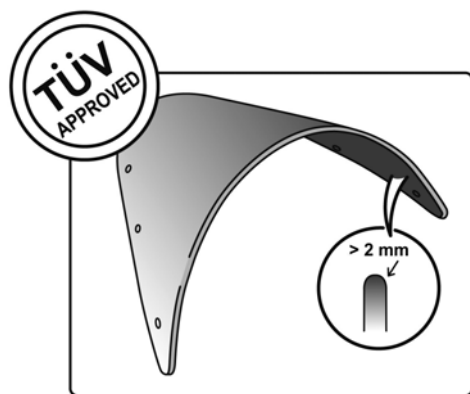

TECHNICAL FEATURES

ROUNDED CONTOUR-PROFILE

Check the ABE HOMOLOGATION document if the product is homologated for your motorcycle

TÜV APPROVED