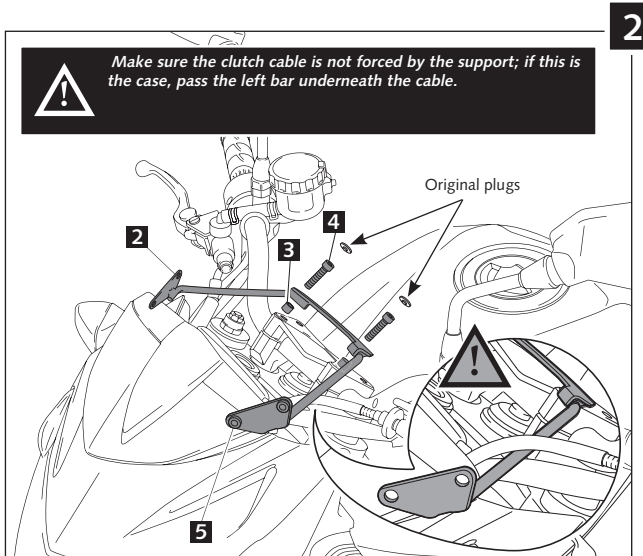

MOUNTING INSTRUCTIONS

WINDSHIELD ADAPTABLE TO
KAWASAKI Z750 '07 - '12 / Z750R '11 - '12

Ref.: 4523

ID.		DESCRIPTION	QTY.
1		Screen	1
2		Metal support	1
3		Arrowhead Ø ext. 14 x Ø int. 8x8	2
4		M8x40 DIN912 allen screw	2
5		M5 nut incorporated well nut (supplied already mounted on the piece n°2)	4
6		M5x16 ISO 7380 allen screw	4
7		Nylon washer Ø5XØ11x1	4
8		M5 ISO 7380 screw cap	4