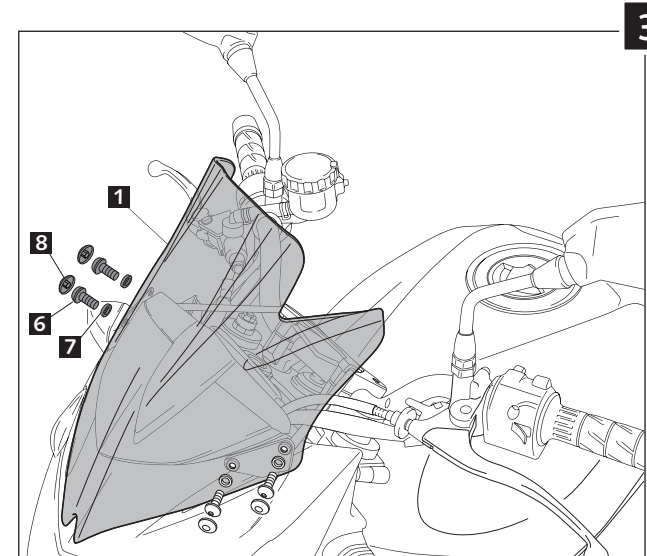

MOUNTING INSTRUCTIONS

WINDSHIELD ADAPTABLE TO
KAWASAKI Z750 '07 - '12 / Z750R '11 - '12

Ref.: 4523

ID.		DESCRIPTION	QTY.
1		Screen	1
2		Metal support	1
3		Arrowhead Ø ext. 14 x Ø int. 8x8	2
4		M8x40 DIN912 allen screw	2
5		M5 nut incorporated well nut (supplied already mounted on the piece n°2)	4
6		M5x16 ISO 7380 allen screw	4
7		Nylon washer Ø5XØ11x1	4
8		M5 ISO 7380 screw cap	4