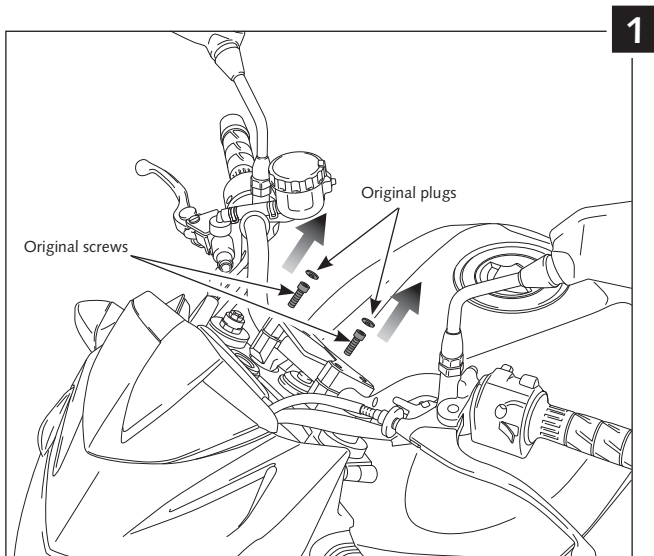

MOUNTING INSTRUCTIONS

WINDSHIELD ADAPTABLE TO
KAWASAKI Z750 '07 - '12 / Z750R '11 - '12

Ref.: 4523

ID.		DESCRIPTION	QTY.
1		Screen	1
2		Metal support	1
3		Arrowhead Ø ext. 14 x Ø int. 8x8	2
4		M8x40 DIN912 allen screw	2
5		M5 nut incorporated well nut (supplied already mounted on the piece n°2)	4
6		M5x16 ISO 7380 allen screw	4
7		Nylon washer Ø5XØ11x1	4
8		M5 ISO 7380 screw cap	4