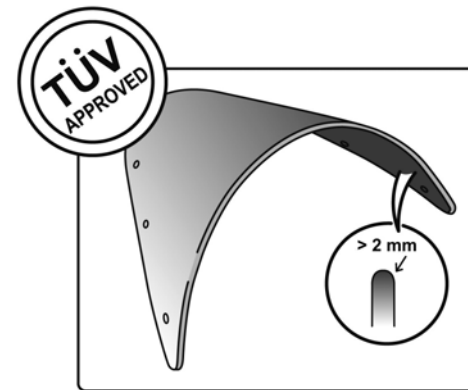

## TECHNICAL FEATURES

ROUNDED CONTOUR-PROFILE

Check the ABE HOMOLOGATION document if the product is homologated for your motorcycle

TÜV APPROVED