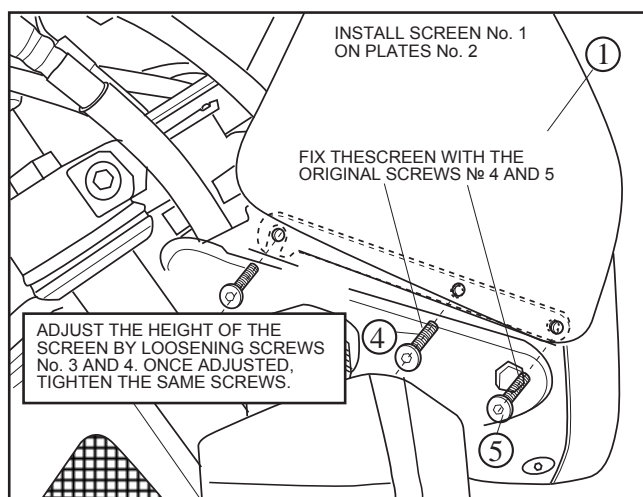

Fitting the windshields *NAKED, RAPTOR, WAVE, COCKPIT, TOP, WINDY, VISION* to the motorcycle: **SUZUKI BANDIT650 05'**

Fig. 1

Fig. 2

Fig. 3

Puig
Racing Screens

MATERIAL SUPPLIED AND ORDERED FOR MOUNTING TO THE VEHICLE:

| NUMBER | DESCRIPTION | QTY. |
|--------|-----------------------|------|
| 1 | Screen | 1 |
| 2 | Plate 130x13x1,5 INOX | 2 |
| 3 | Screw M6x10 ISO 7380 | 2 |