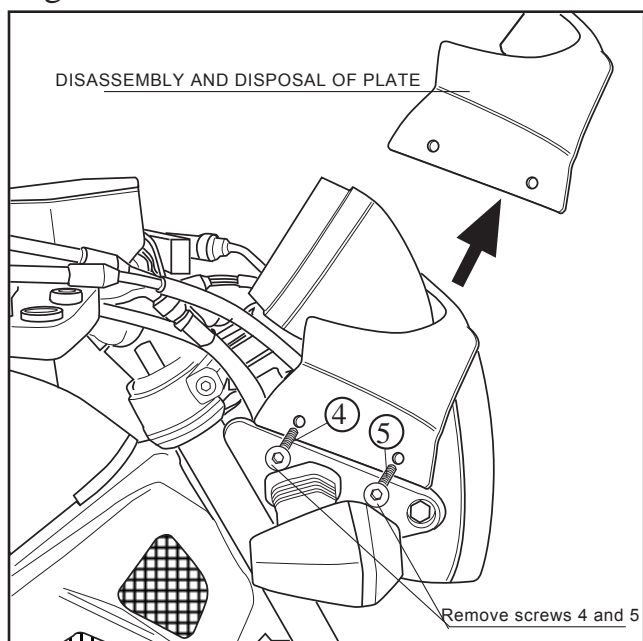

Fitting the windshields *NAKED, RAPTOR, WAVE, COCKPIT, TOP, WINDY, VISION* to the motorcycle: **SUZUKI BANDIT650 05'**

Fig. 1

Fig. 2

Fig. 3

Puig
Racing Screens

MATERIAL SUPPLIED AND ORDERED FOR MOUNTING TO THE VEHICLE:

| NUMBER | DESCRIPTION | QTY. |
|--------|-----------------------|------|
| 1 | Screen | 1 |
| 2 | Plate 130x13x1,5 INOX | 2 |
| 3 | Screw M6x10 ISO 7380 | 2 |