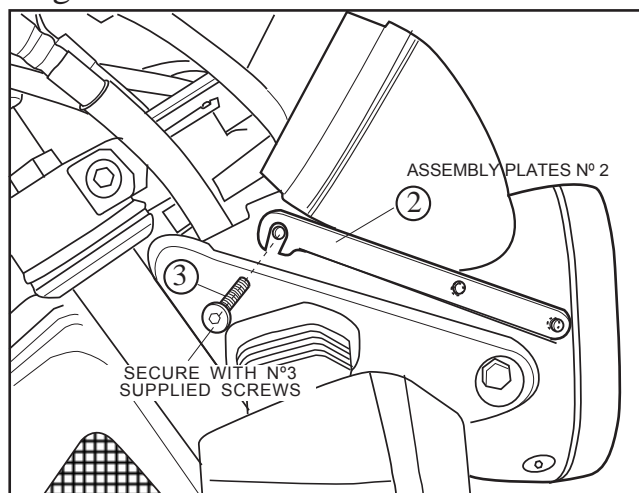

Fitting the windshields *NAKED, RAPTOR, WAVE, COCKPIT, TOP, WINDY, VISION* to the motorcycle: **SUZUKI BANDIT650 05'**

Fig. 1

Fig. 2

Fig. 3

Puig
Racing Screens

MATERIAL SUPPLIED AND ORDERED FOR MOUNTING TO THE VEHICLE:

| NUMBER | DESCRIPTION | QTY. |
|--------|-----------------------|------|
| 1 | Screen | 1 |
| 2 | Plate 130x13x1,5 INOX | 2 |
| 3 | Screw M6x10 ISO 7380 | 2 |