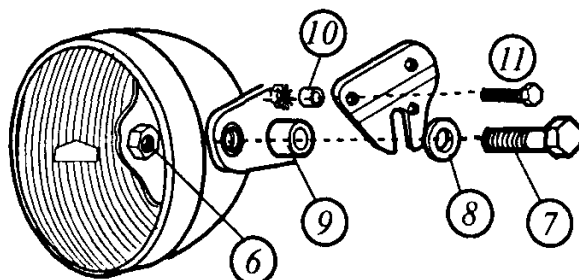

WINDSHIELD MODEL

NAKED, Ref.: 2133, RAPTOR, Ref.: 2127, WAVE Ref.: 2177, COCKPIT Ref.: 2174,
TOP Ref.: 2166, WINDY Ref.: 2176, VISION Ref.: 2167, TRACK Ref.: 4234

Adapted to Honda CB 600 F 03-04' – CB 900 Hornet

**AVAILABLE COLOURS: Carbon look, red, yellow, blue,
Smoke, black, dark smoke.**

TÜV
HOMOLOGATION
N° 38188

FITTING SYSTEM 2

supplied to fit system 1 and 2

NÚMERO	DENOMINACIÓN	CANTIDAD
1	Windshield	1
2	INOX support 66x60	2
3	M6x8 screw ISO 7380	4
4	M6x12 screw ISO 7380 w/special nut	2
5	Plastic washer Ø 6,1 x Ø 11 x 1	4
6	M8 nut DIN 934	2
7	M8x35 screw DIN 933	2
8	Ø18xØ8x1,5 flat washer	2
9	Metal arrowhead Ø15xØ8x9	2
10	Metal arrowhead Ø12xØ6x8,5	2
11	M6x20 screw DIN 933	2

We 2 stickers of rubber 30x30x7 deliver fit between fairing and to instrumental panel the necessary iff.

Puig
Racing Screens

MOTOPLASTIC, S.A.