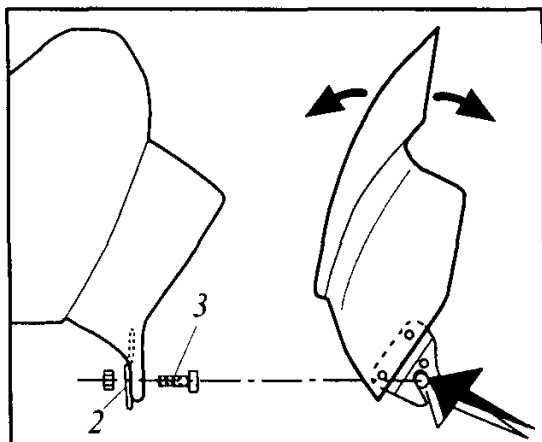

WINDSHIELD MODEL

NAKED, Ref.: 2133, RAPTOR, Ref.: 2127, WAVE Ref.: 2177, COCKPIT Ref.: 2174,
TOP Ref.: 2166, WINDY Ref.: 2176, VISION Ref.: 2167, TRACK Ref.: 4234

Adapted to Honda CB 600 F 03-04' – CB 900 Hornet

**AVAILABLE COLOURS: Carbon look, red, yellow, blue,
Smoke, black, dark smoke.**

TÜV
HOMOLOGATION
N° 38188

FITTING SYSTEM 2

supplied to fit system 1 and 2

NÚMERO	DENOMINACIÓN	CANTIDAD
1	Windshield	1
2	INOX support 66x60	2
3	M6x8 screw ISO 7380	4
4	M6x12 screw ISO 7380 w/special nut	2
5	Plastic washer Ø 6,1 x Ø 11 x 1	4
6	M8 nut DIN 934	2
7	M8x35 screw DIN 933	2
8	Ø18xØ8x1,5 flat washer	2
9	Metal arrowhead Ø15xØ8x9	2
10	Metal arrowhead Ø12xØ6x8,5	2
11	M6x20 screw DIN 933	2

We 2 stickers of rubber 30x30x7 deliver fit between fairing and to instrumental panel the necessary iff.

Puig
Racing Screens

MOTOPLASTIC, S.A.