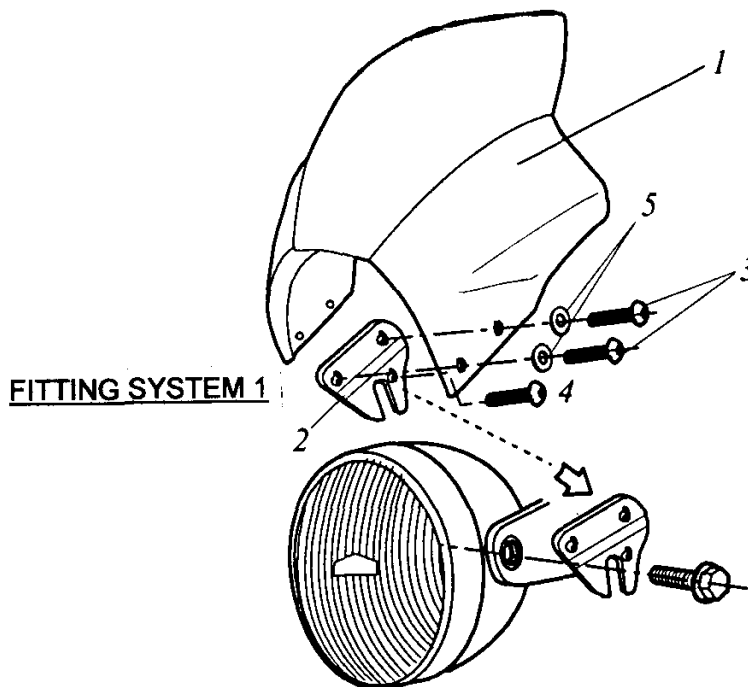

WINDSHIELD MODEL

NAKED, Ref.: 2133, RAPTOR, Ref.: 2127, WAVE Ref.: 2177, COCKPIT Ref.: 2174,
TOP Ref.: 2166, WINDY Ref.: 2176, VISION Ref.: 2167, TRACK Ref.: 4234

Adapted to Honda CB 600 F 03-04' – CB 900 Hornet

**AVAILABLE COLOURS: Carbon look, red, yellow, blue,
Smoke, black, dark smoke.**

TÜV
HOMOLOGATION
N° 38188

FITTING SYSTEM 2

supplied to fit system 1 and 2

NÚMERO	DENOMINACIÓN	CANTIDAD
1	Windshield	1
2	INOX support 66x60	2
3	M6x8 screw ISO 7380	4
4	M6x12 screw ISO 7380 w/special nut	2
5	Plastic washer Ø 6,1 x Ø 11 x 1	4
6	M8 nut DIN 934	2
7	M8x35 screw DIN 933	2
8	Ø18xØ8x1,5 flat washer	2
9	Metal arrowhead Ø15xØ8x9	2
10	Metal arrowhead Ø12xØ6x8,5	2
11	M6x20 screw DIN 933	2

We 2 stickers of rubber 30x30x7 deliver fit between fairing and to instrumental panel the necessary iff.

Puig
Racing Screens

MOTOPLASTIC, S.A.