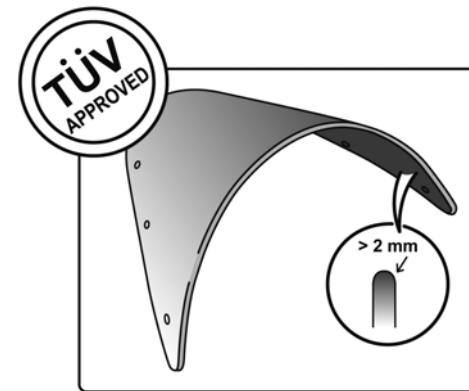

TECHNICAL FEATURES

ROUNDED CONTOUR-PROFILE

Check the ABE HOMOLOGATION document if the product is homologated for your motorcycle

TÜV APPROVED