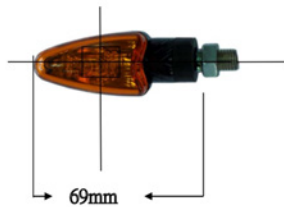

# TECHNICAL FEATURES

E-mark certification

**HOMOLOGATED**

TURN SIGNAL

89mm

42mm

LONG MEASURES

69mm

42mm

SHORT MEASURES

When it comes to quality motorcycle signal lights & components, Puig is the brand you can depend on.