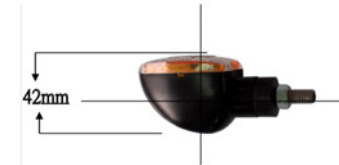

# TECHNICAL FEATURES

E-mark certification

**HOMOLOGATED**

TURN SIGNAL

89mm

42mm

LONG MEASURES

69mm

42mm

SHORT MEASURES

When it comes to quality motorcycle signal lights & components, Puig is the brand you can depend on.