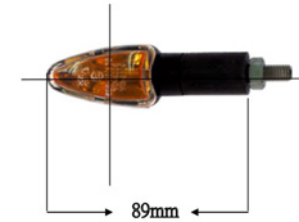

# TECHNICAL FEATURES

E-mark certification

**HOMOLOGATED**

TURN SIGNAL

89mm

42mm

LONG MEASURES

69mm

42mm

SHORT MEASURES

When it comes to quality motorcycle signal lights & components, Puig is the brand you can depend on.