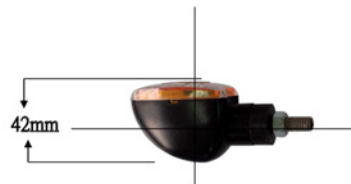

# TECHNICAL FEATURES

E-mark certification

**HOMOLOGATED**

TURN SIGNAL

89mm

42mm

LONG MEASURES

69mm

42mm

SHORT MEASURES

When it comes to quality motorcycle signal lights & components, Puig is the brand you can depend on.