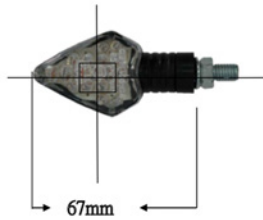

TECHNICAL FEATURES

E-mark certification

HOMOLOGATED

TURN SIGNAL

LONG MEASURES

SHORT MEASURES

When it comes to quality motorcycle signal lights & components, Puig is the brand you can depend on.