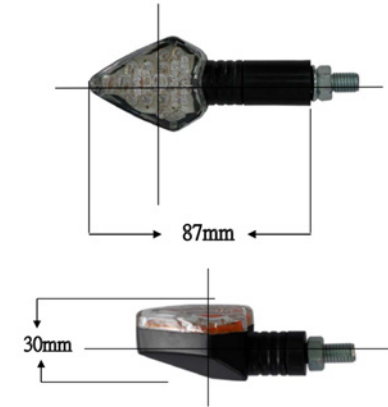

TECHNICAL FEATURES

E-mark certification

HOMOLOGATED

TURN SIGNAL

LONG MEASURES

SHORT MEASURES

When it comes to quality motorcycle signal lights & components, Puig is the brand you can depend on.