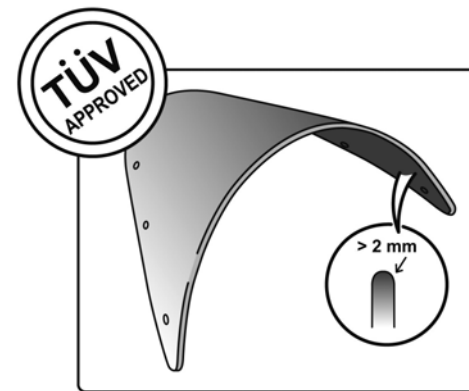

TECHNICAL FEATURES

ROUNDED CONTOUR-PROFILE

Check the ABE HOMOLOGATION document if the product is homologated for your motorcycle

TÜV APPROVED