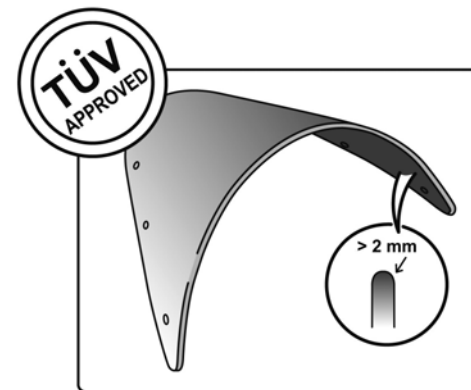

TECHNICAL FEATURES

ROUNDED CONTOUR-PROFILE

Check the ABE HOMOLOGATION document if the product is homologated for your motorcycle

TÜV APPROVED