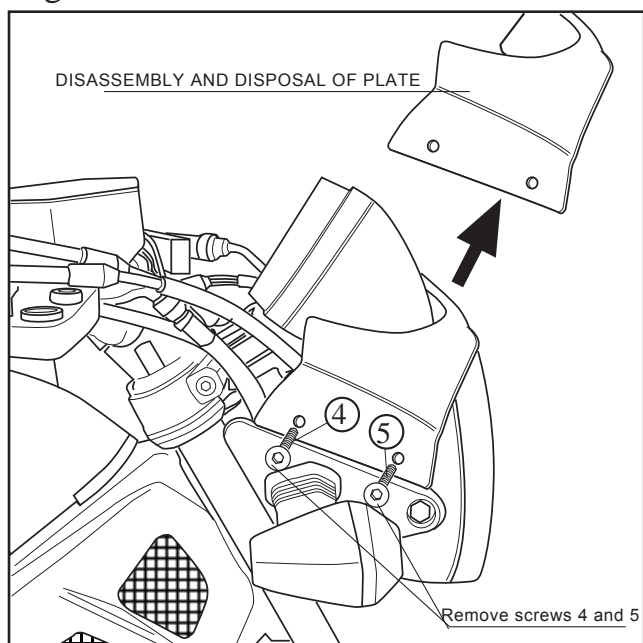

*Fitting the windshields **NAKED, RAPTOR, WAVE, COCKPIT, TOP, WINDY, VISION** to the motorcycle: **SUZUKI BANDIT650 05'***

Fig. 1

Fig. 2

Fig. 3

MATERIAL SUPPLIED AND ORDERED FOR MOUNTING TO THE VEHICLE:

NUMBER	DESCRIPTION	QTY.
1	Screen	1
2	Plate 130x13x1,5 INOX	2
3	Screw M6x10 ISO 7380	2