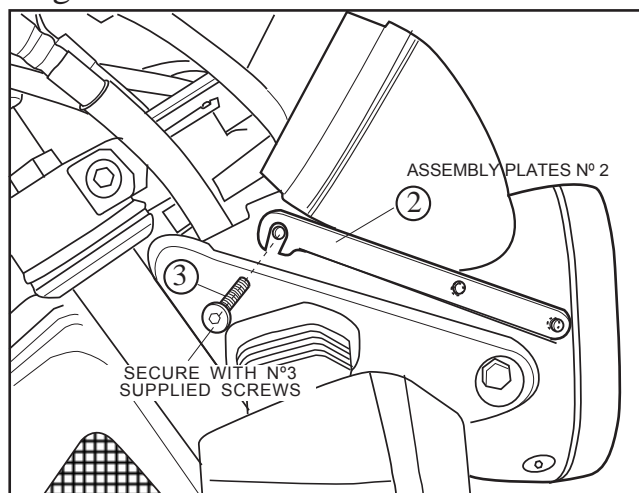

*Fitting the windshields **NAKED, RAPTOR, WAVE, COCKPIT, TOP, WINDY, VISION** to the motorcycle: **SUZUKI BANDIT650 05'***

Fig. 1

Fig. 2

Fig. 3

MATERIAL SUPPLIED AND ORDERED FOR MOUNTING TO THE VEHICLE:

NUMBER	DESCRIPTION	QTY.
1	Screen	1
2	Plate 130x13x1,5 INOX	2
3	Screw M6x10 ISO 7380	2