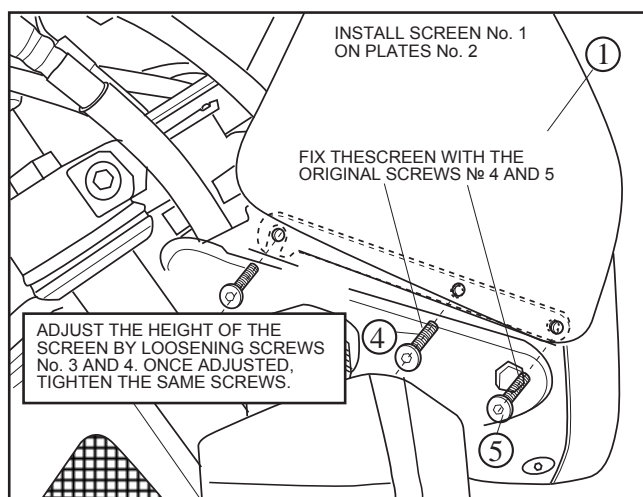

*Fitting the windshields **NAKED, RAPTOR, WAVE, COCKPIT, TOP, WINDY, VISION** to the motorcycle: **SUZUKI BANDIT650 05'***

Fig. 1

Fig. 2

Fig. 3

MATERIAL SUPPLIED AND ORDERED FOR MOUNTING TO THE VEHICLE:

NUMBER	DESCRIPTION	QTY.
1	Screen	1
2	Plate 130x13x1,5 INOX	2
3	Screw M6x10 ISO 7380	2