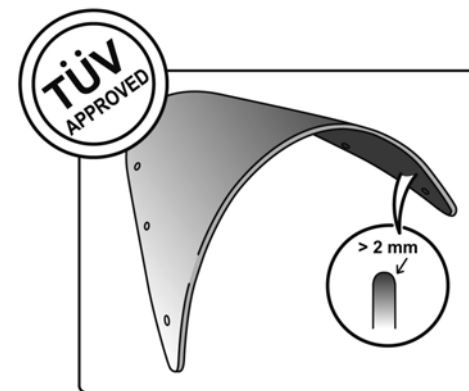

## TECHNICAL FEATURES

ROUNDED CONTOUR-PROFILE

Check the ABE HOMOLOGATION document if the product is homologated for your motorcycle

TÜV APPROVED