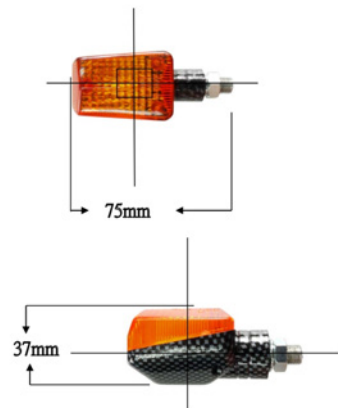

## TECHNICAL FEATURES

E-mark certification  
**HOMOLOGATED**

TURN SIGNAL

LONG MEASURES

SHORT MEASURES

When it comes to quality motorcycle signal lights & components, Puig is the brand you can depend on.