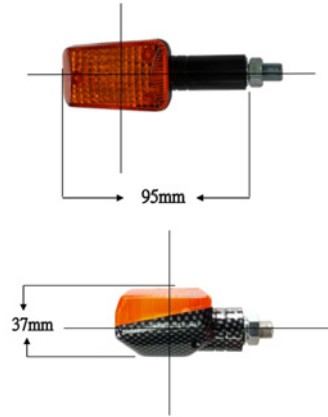

## TECHNICAL FEATURES

E-mark certification  
**HOMOLOGATED**

TURN SIGNAL

LONG MEASURES

SHORT MEASURES

When it comes to quality motorcycle signal lights & components, Puig is the brand you can depend on.