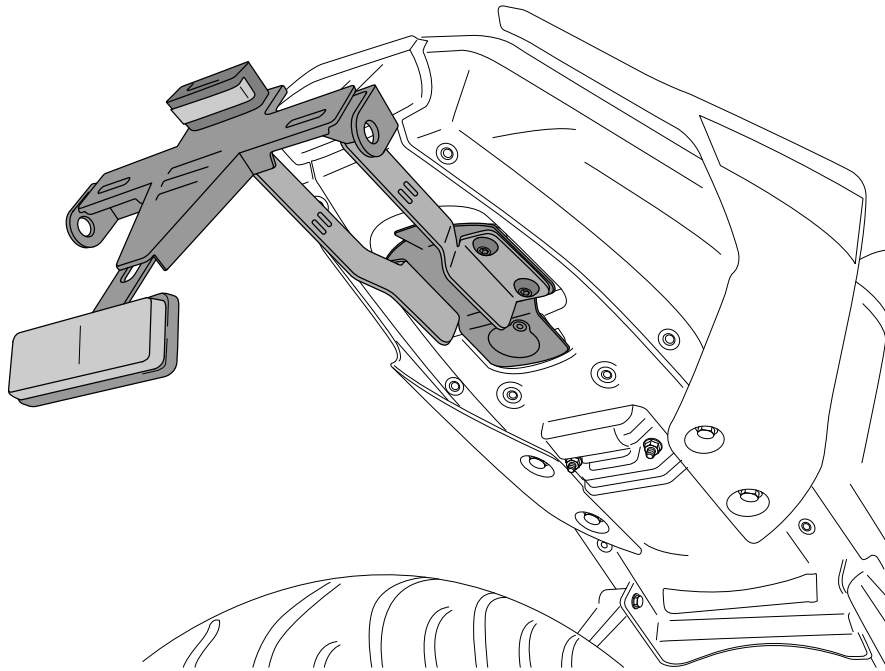

# YAMAHA MT125 '20

REF 3884N

LICENSE SUPPORT

1 Person

1 hour

INTERMEDIATE

ID.	PART	DESCRIPTION	QTY.	REF:
1		License support	1	CONJUNTO REF.3884
2		M6x20 DIN1001 screw (black)	4	TORNI-I7380-404
3		M6 DIN9021 washer	4	ARANDPD9021-037
4		M6 DIN6923 nut (black)	4	TUERCAEM6G-0213
5		M5x10 DIN1001 screw (black)	1	TORNI-I7380-536
6		M5 nylon washer	1	ARNV00000000245
7		M5 DIN985 nut	1	TUERCA-D985-535
8		Plastic bridle	5	BRIDAN100X2'5-N
9		Back light	1	5577N
10		Reflector	1	4481R

# YAMAHA MT125 '20

REF 3884N

MOUNTING INSTRUCTIONS