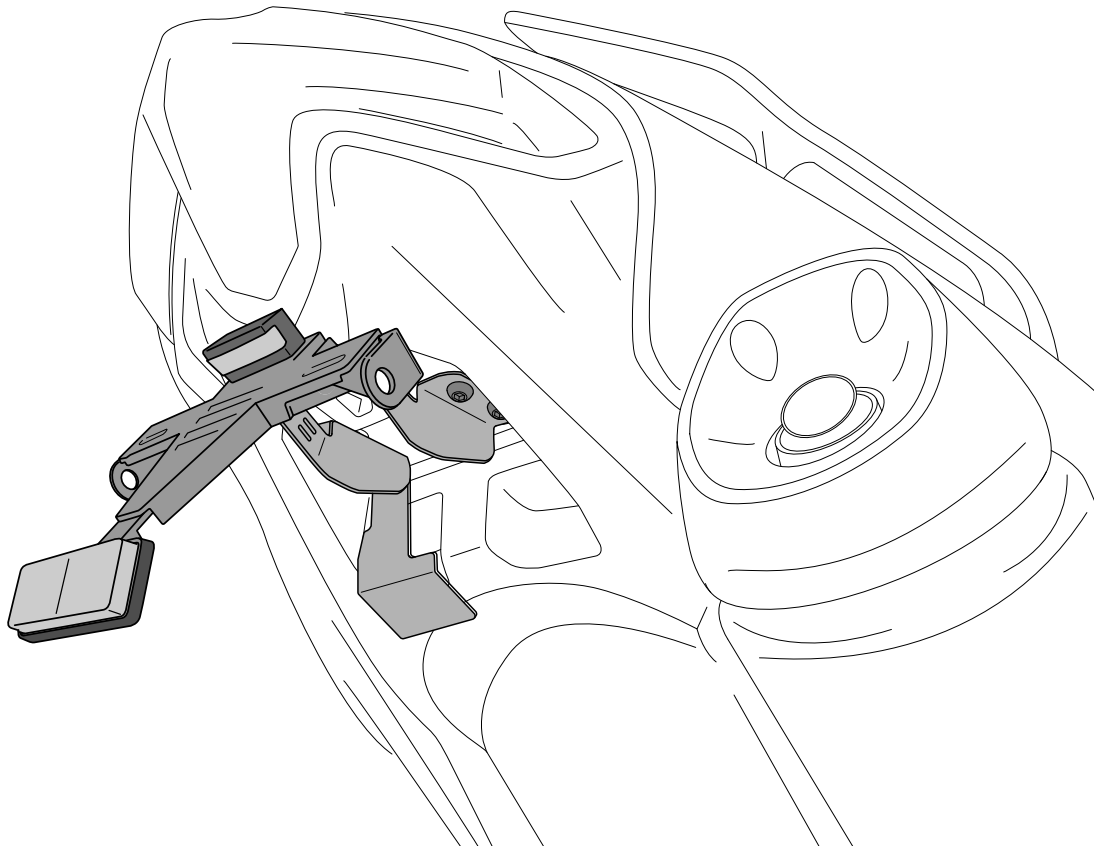

YAMAHA T-MAX 560 '20

REF 3874N

LICENSE SUPPORT

1 Person

1 hour

INTERMEDIATE

ID.	PART	DESCRIPTION	QTY.	REF.:
1		License support	1	CONJUNTO--3874
2		M6x15 DIN1001 screw (black)	4	M2TM06015D1001N
3		Plastic bride	5	BRIDAN100X2'5-N
4		Back light	1	5577N
5		Reflector	1	4481R
6		M5 screw cap	1	TAPON-----85
7		M6 screw cap	8	TAPON-----86

YAMAHA T-MAX 560 '20

REF 3874N

MOUNTING INSTRUCTIONS