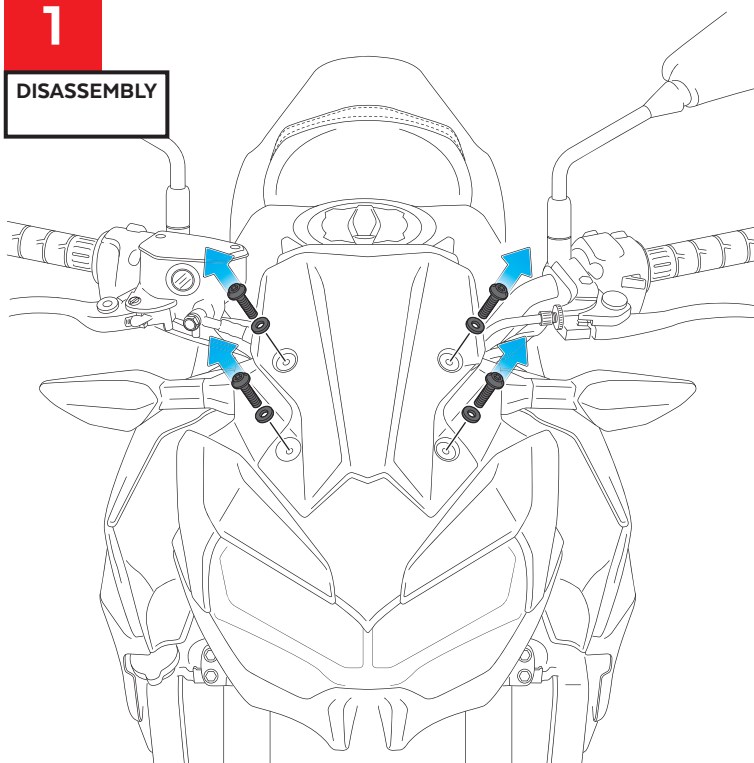

KAWASAKI Z650 '20-

MOUNTING INSTRUCTIONS

1

DISASSEMBLY