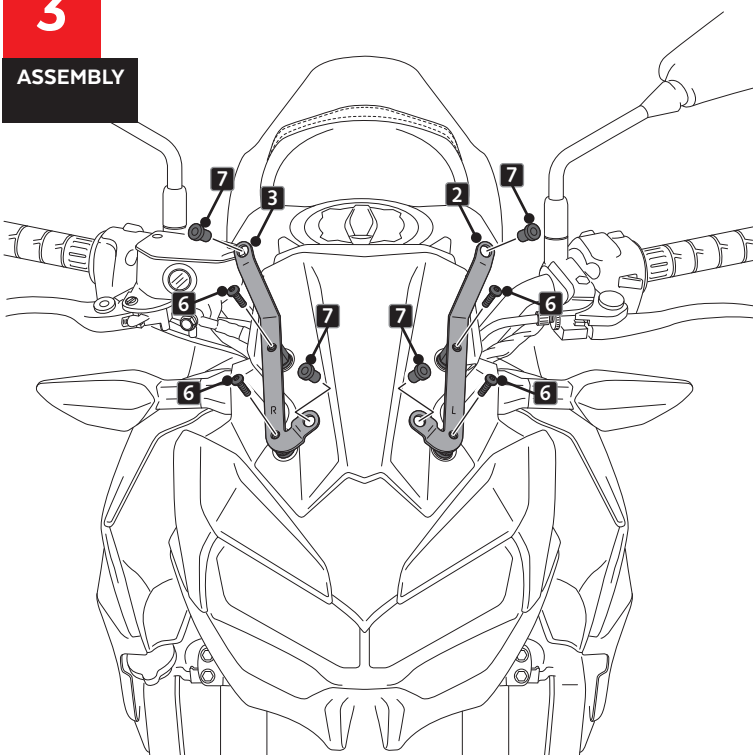

ALLEN

N° 3
N° 4

ID	PART	DESCRIPTION	QTY	REF
1		TOURING screen	1	10761W/H/F/N/V /CM3
2		Left support (L)	1	SOPOR2P2-L-3864
3		Right support (R)	1	SOPOR2P2-R-3864
4		M5x15 special screw Hexagonal length 14	4	TORNI-EM5---513
5		Ø4,5 x Ø11 x 2mm Rubber washer	4	ARAND-EPDM--722
6		M5x11 Ø11 ISO 7380 Allen screw	4	TORNI-AI---520
7		M5 silentblock	4	SILENBTM5-046/1
8		M5x1 nylon washer	4	ARNV0000000245
9		M5x16 Ø11 ISO 7380 Allen screw	4	TORNI-I7380-493
10		M5 ISO 7380 screw cap	4	TAPON-----85

KAWASAKI Z650 '20-

MOUNTING INSTRUCTIONS

1

DISASSEMBLY

2

ASSEMBLY

3

ASSEMBLY

4

ASSEMBLY