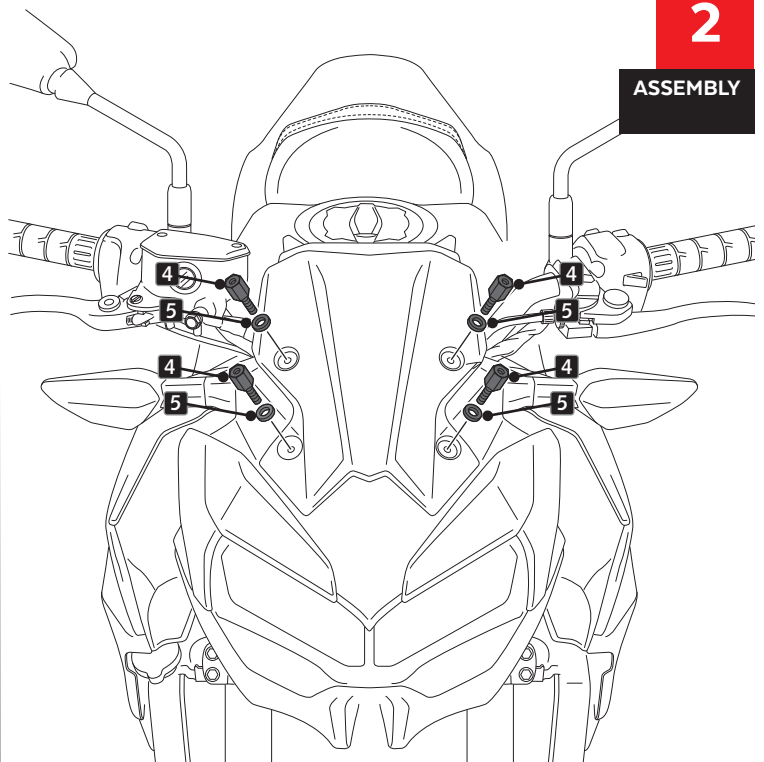

ALLEN

N° 3
N° 4

ID	PART	DESCRIPTION	QTY	REF
1		TOURING screen	1	10761W/H/F/N/V /CM3
2		Left support (L)	1	SOPOR2P2-L-3864
3		Right support (R)	1	SOPOR2P2-R-3864
4		M5x15 special screw Hexagonal length 14	4	TORNI-EM5---513
5		Ø4,5 x Ø11 x 2mm Rubber washer	4	ARAND-EPDM--722
6		M5x11 Ø11 ISO 7380 Allen screw	4	TORNI-AI---520
7		M5 silentblock	4	SILENBTM5-046/1
8		M5x1 nylon washer	4	ARNV0000000245
9		M5x16 Ø11 ISO 7380 Allen screw	4	TORNI-I7380-493
10		M5 ISO 7380 screw cap	4	TAPON-----85

KAWASAKI Z650 '20-

MOUNTING INSTRUCTIONS

1

DISASSEMBLY

2

ASSEMBLY

3

ASSEMBLY

4

ASSEMBLY