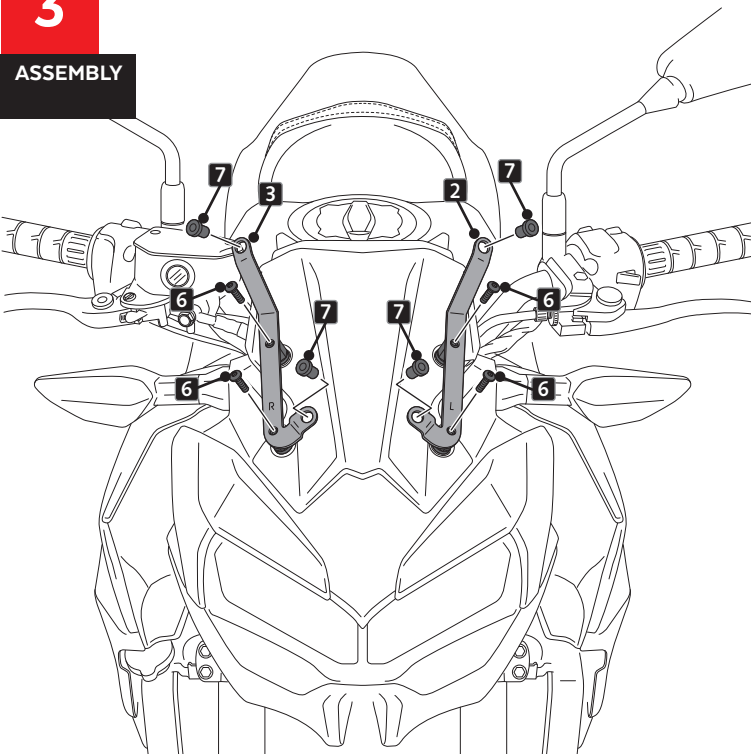

ALLEN

N° 3
N° 4

ID	PART	DESCRIPTION	QTY	REF
1		TOURING screen	1	10761W/H/F/N/V /CM3
2		Left support (L)	1	SOPOR2P2-L-3864
3		Right support (R)	1	SOPOR2P2-R-3864
4		M5x15 special screw Hexagonal length 14	4	TORNI-EM5---513
5		Ø4,5 x Ø11 x 2mm Rubber washer	4	ARAND-EPDM--722
6		M5x11 Ø11 ISO 7380 Allen screw	4	TORNI-AI---520
7		M5 silentblock	4	SILENBTM5-046/1
8		M5x1 nylon washer	4	ARNV0000000245
9		M5x16 Ø11 ISO 7380 Allen screw	4	TORNI-I7380-493
10		M5 ISO 7380 screw cap	4	TAPON-----85

KAWASAKI Z650 '20-

MOUNTING INSTRUCTIONS

1

DISASSEMBLY

2

ASSEMBLY

3

ASSEMBLY

4

ASSEMBLY