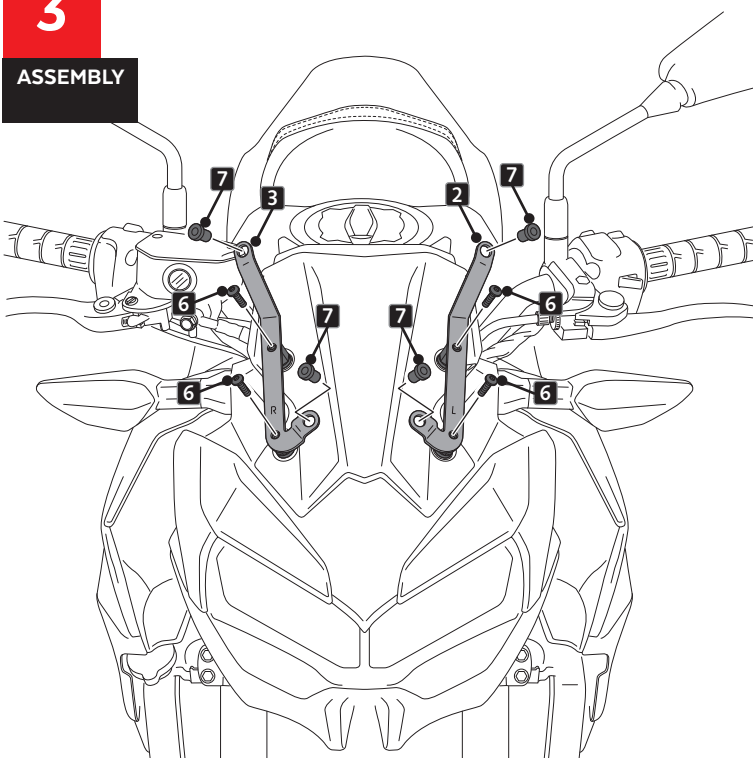

ALLEN

N° 3
N° 4

ID	PART	DESCRIPTION	QTY	REF
1		TOURING screen	1	10761W/H/F/N/V /CM3
2		Left support (L)	1	SOPOR2P2-L-3864
3		Right support (R)	1	SOPOR2P2-R-3864
4		M5x15 special screw Hexagonal length 14	4	TORNI-EM5---513
5		Ø4,5 x Ø11 x 2mm Rubber washer	4	ARAND-EPDM--722
6		M5x11 Ø11 ISO 7380 Allen screw	4	TORNI-AI---520
7		M5 silentblock	4	SILENBTM5-046/1
8		M5x1 nylon washer	4	ARNV0000000245
9		M5x16 Ø11 ISO 7380 Allen screw	4	TORNI-I7380-493
10		M5 ISO 7380 screw cap	4	TAPON-----85

KAWASAKI Z650 '20-

MOUNTING INSTRUCTIONS

1

DISASSEMBLY

2

ASSEMBLY

3

ASSEMBLY