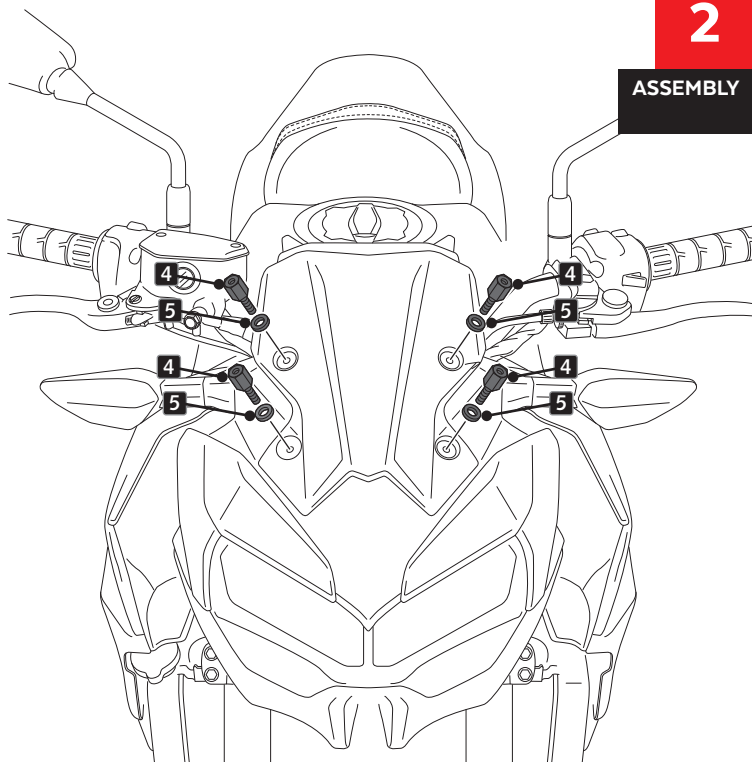

ALLEN

N° 3
N° 4

ID	PART	DESCRIPTION	QTY	REF
1		TOURING screen	1	10761W/H/F/N/V /CM3
2		Left support (L)	1	SOPOR2P2-L-3864
3		Right support (R)	1	SOPOR2P2-R-3864
4		M5x15 special screw Hexagonal length 14	4	TORNI-EM5---513
5		Ø4,5 x Ø11 x 2mm Rubber washer	4	ARAND-EPDM--722
6		M5x11 Ø11 ISO 7380 Allen screw	4	TORNI-AI---520
7		M5 silentblock	4	SILENBTM5-046/1
8		M5x1 nylon washer	4	ARNV0000000245
9		M5x16 Ø11 ISO 7380 Allen screw	4	TORNI-I7380-493
10		M5 ISO 7380 screw cap	4	TAPON-----85

KAWASAKI Z650 '20-

MOUNTING INSTRUCTIONS

1

DISASSEMBLY

2

ASSEMBLY

3

ASSEMBLY

4

ASSEMBLY