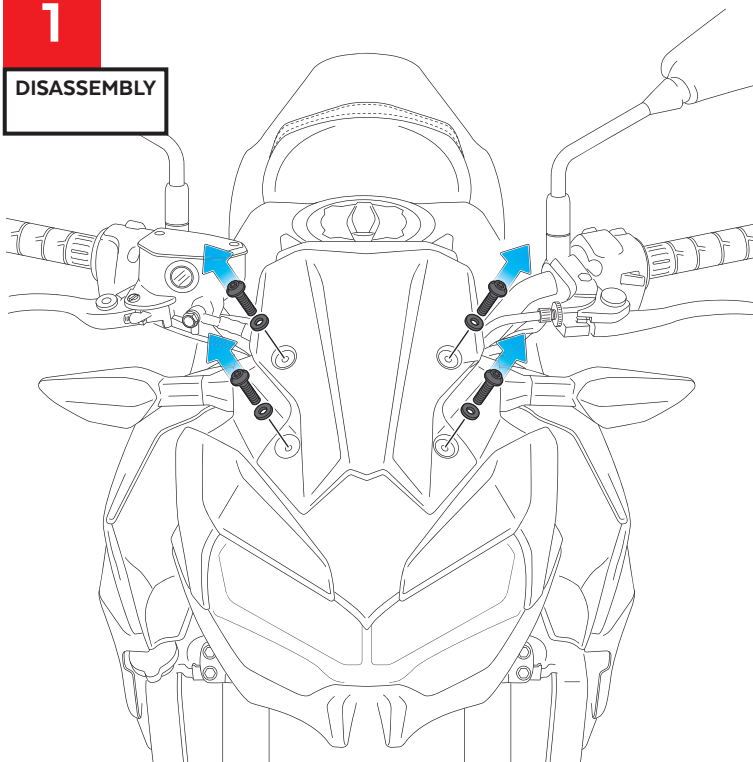

KAWASAKI Z650 '20-

MOUNTING INSTRUCTIONS

1

DISASSEMBLY