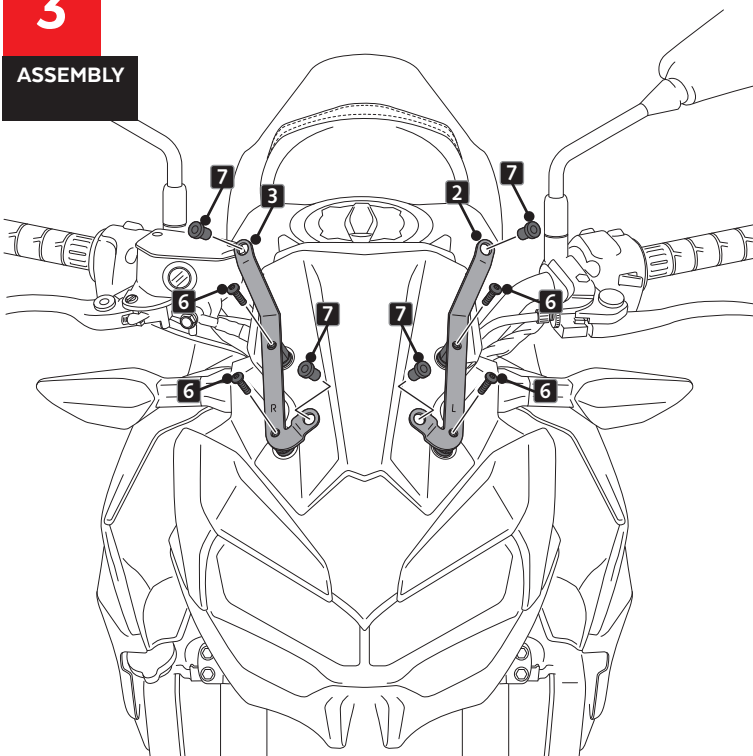

N° 3  
N° 4

ID	PART	DESCRIPTION	QTY	REF
1		SPORT screen	1	10760W/H/F/N/V /CM3
2		Left support (L)	1	SOPOR2P2-L-3864
3		Right support (R)	1	SOPOR2P2-R-3864
4		M5x15 special screw Hexagonal length 14	4	TORNI-EM5---513
5		Ø4,5 x Ø11 x 2mm Rubber washer	4	ARAND-EPDM--722
6		M5x11 Ø11 ISO 7380 Allen screw	4	TORNI-AI---520
7		M5 silentblock	4	SILENBTM5-046/1
8		M5x1 nylon washer	4	ARNV0000000245
9		M5x16 Ø11 ISO 7380 Allen screw	4	TORNI-I7380-493
10		M5 ISO 7380 screw cap	4	TAPON-----85

## MOUNTING INSTRUCTIONS

**1**

DISASSEMBLY

**2**

ASSEMBLY

**3**

ASSEMBLY

**4**