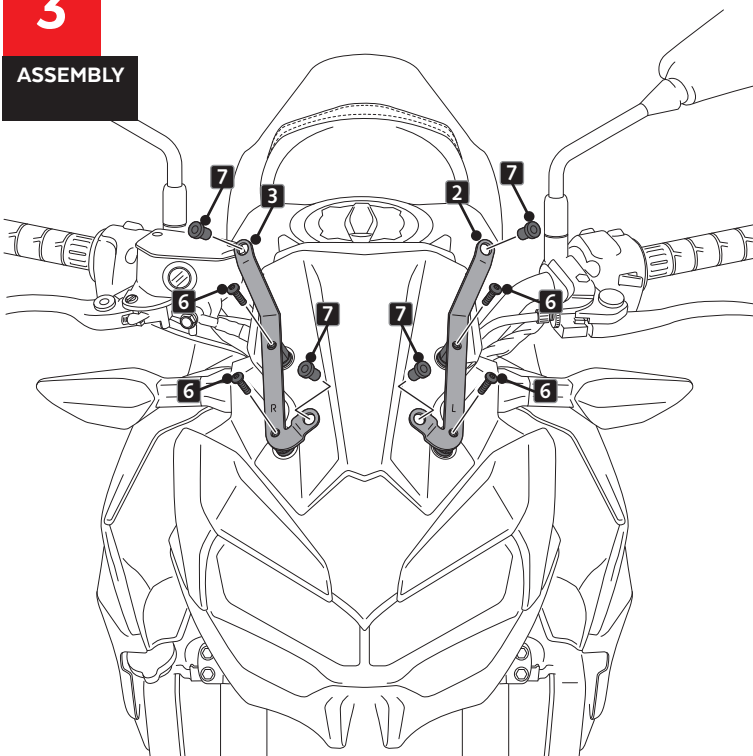

ALLEN

N° 3
N° 4

ID	PART	DESCRIPTION	QTY	REF
1		SPORT screen	1	10760W/H/F/N/V /CM3
2		Left support (L)	1	SOPOR2P2-L-3864
3		Right support (R)	1	SOPOR2P2-R-3864
4		M5x15 special screw Hexagonal length 14	4	TORNI-EM5---513
5		Ø4,5 x Ø11 x 2mm Rubber washer	4	ARAND-EPDM--722
6		M5x11 Ø11 ISO 7380 Allen screw	4	TORNI-AI---520
7		M5 silentblock	4	SILENBTM5-046/1
8		M5x1 nylon washer	4	ARNV0000000245
9		M5x16 Ø11 ISO 7380 Allen screw	4	TORNI-I7380-493
10		M5 ISO 7380 screw cap	4	TAPON-----85

KAWASAKI Z650 '20-

MOUNTING INSTRUCTIONS

1

DISASSEMBLY

2

ASSEMBLY

3

ASSEMBLY

4

ASSEMBLY