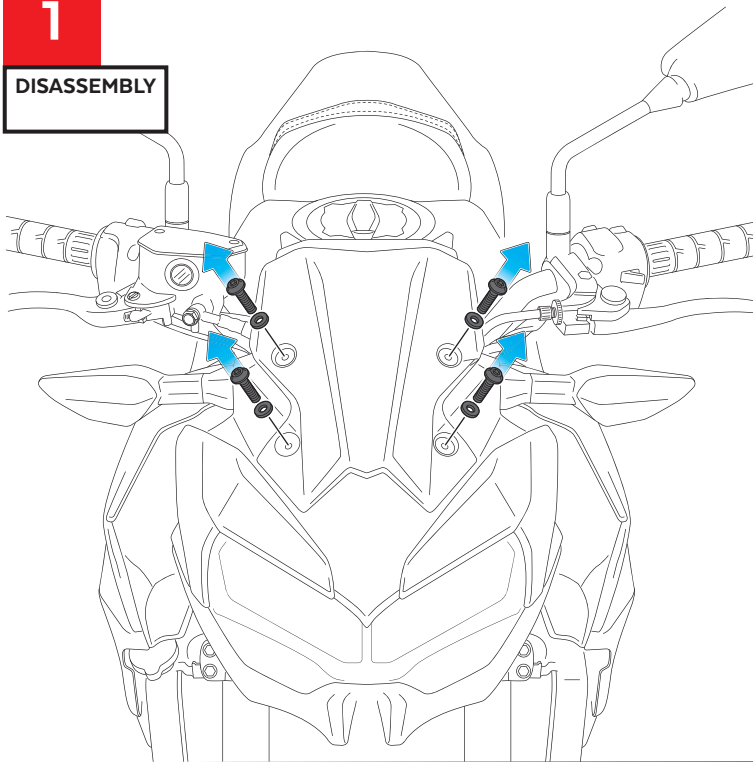

KAWASAKI Z650 '20-

MOUNTING INSTRUCTIONS

1

DISASSEMBLY