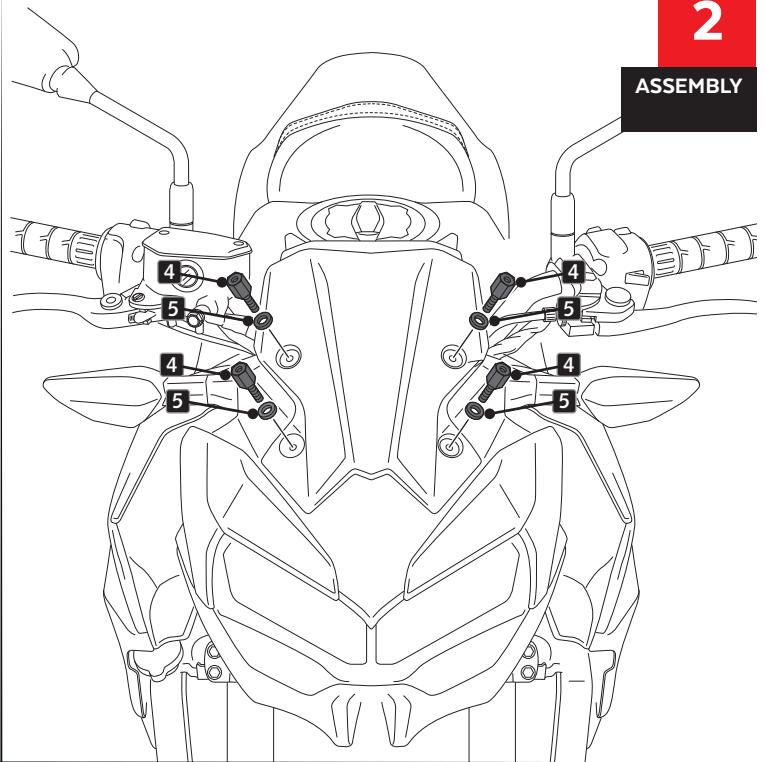

KAWASAKI Z650 '20-

MOUNTING INSTRUCTIONS

1

DISASSEMBLY

2

ASSEMBLY

3

ASSEMBLY

4

ASSEMBLY