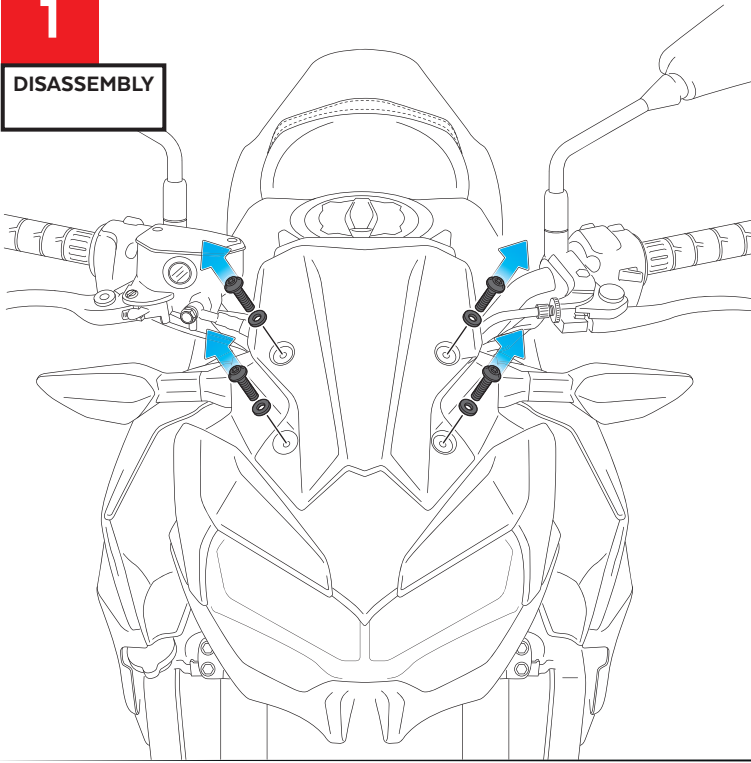

KAWASAKI Z650 '20-

MOUNTING INSTRUCTIONS

1

DISASSEMBLY