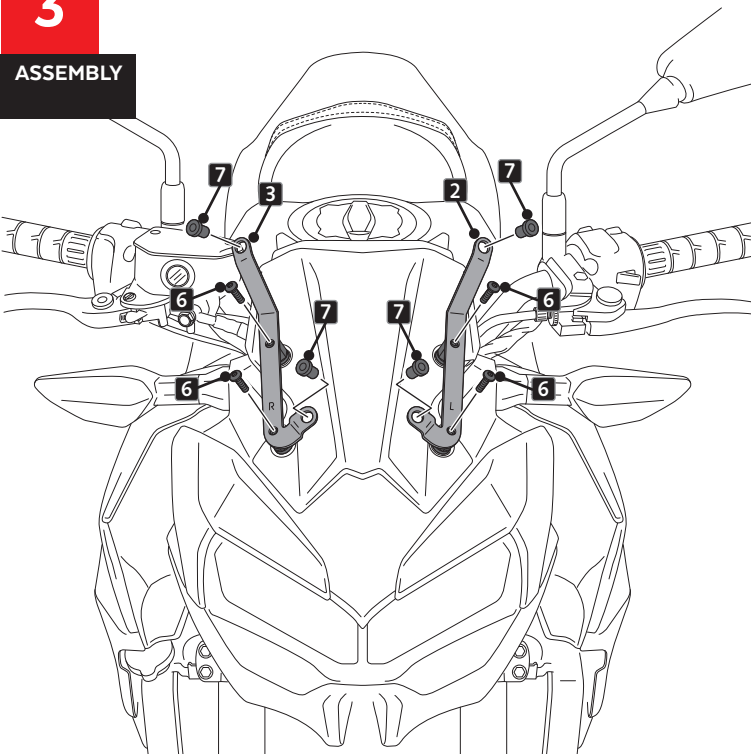

ALLEN

N° 3
N° 4

ID	PART	DESCRIPTION	QTY	REF
1		SPORT screen	1	10760W/H/F/N/V /CM3
2		Left support (L)	1	SOPOR2P2-L-3864
3		Right support (R)	1	SOPOR2P2-R-3864
4		M5x15 special screw Hexagonal length 14	4	TORNI-EM5---513
5		Ø4,5 x Ø11 x 2mm Rubber washer	4	ARAND-EPDM--722
6		M5x11 Ø11 ISO 7380 Allen screw	4	TORNI-AI---520
7		M5 silentblock	4	SILENBTM5-046/1
8		M5x1 nylon washer	4	ARNV0000000245
9		M5x16 Ø11 ISO 7380 Allen screw	4	TORNI-I7380-493
10		M5 ISO 7380 screw cap	4	TAPON-----85

KAWASAKI Z650 '20-

MOUNTING INSTRUCTIONS

1

DISASSEMBLY

2

ASSEMBLY

3

ASSEMBLY

4

ASSEMBLY