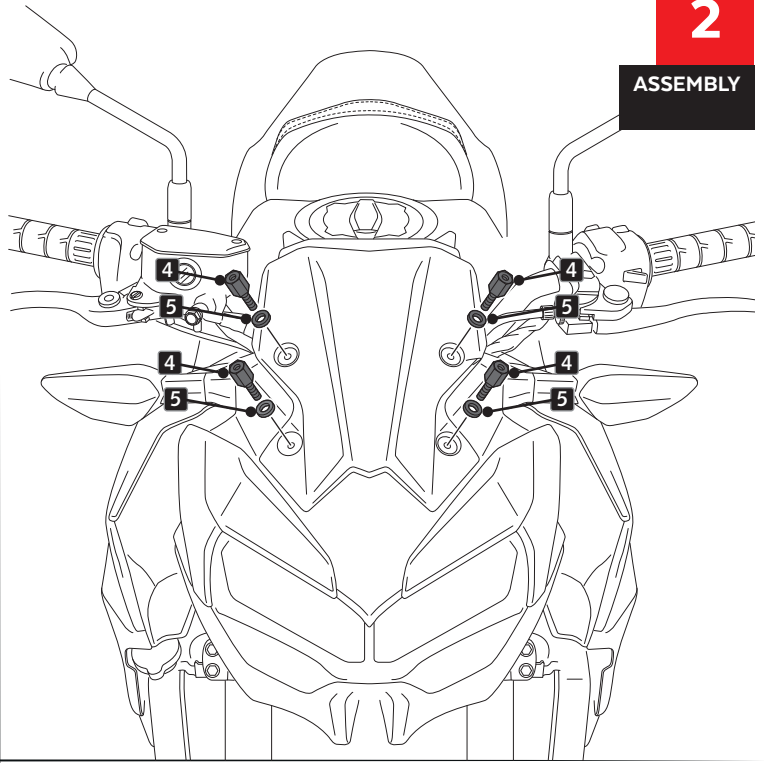

KAWASAKI Z650 '20-

MOUNTING INSTRUCTIONS

1

DISASSEMBLY

2

ASSEMBLY

3

ASSEMBLY

4

ASSEMBLY