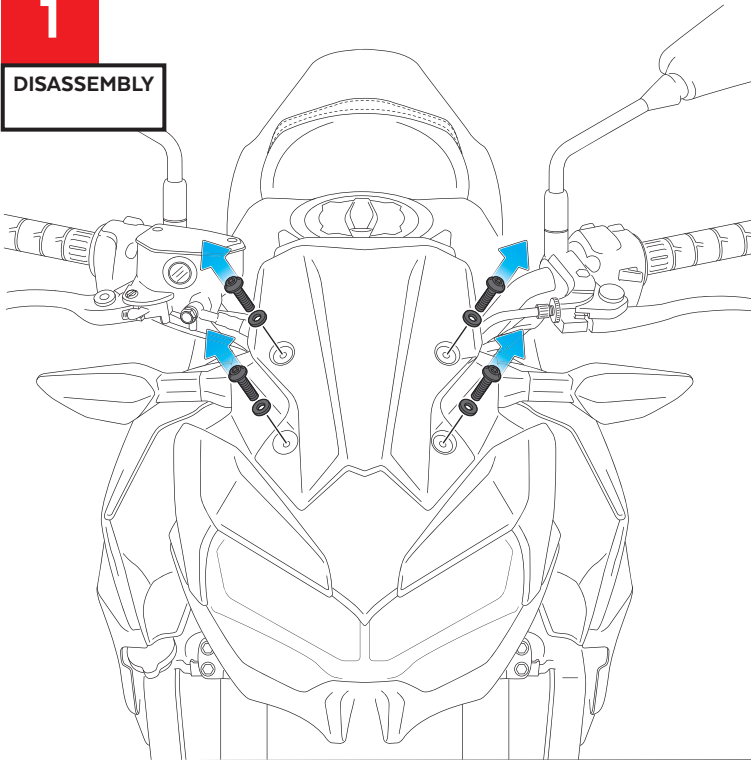

KAWASAKI Z650 '20-

MOUNTING INSTRUCTIONS

1

DISASSEMBLY