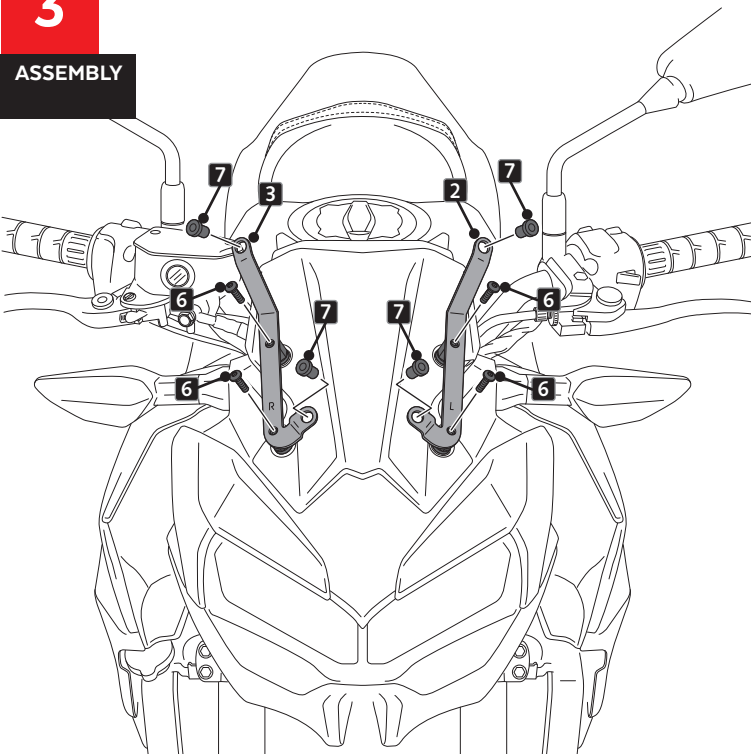

N° 3  
N° 4

ID	PART	DESCRIPTION	QTY	REF
1		SPORT screen	1	10760W/H/F/N/V /CM3
2		Left support (L)	1	SOPOR2P2-L-3864
3		Right support (R)	1	SOPOR2P2-R-3864
4		M5x15 special screw Hexagonal length 14	4	TORNI-EM5---513
5		Ø4,5 x Ø11 x 2mm Rubber washer	4	ARAND-EPDM--722
6		M5x11 Ø11 ISO 7380 Allen screw	4	TORNI-AI---520
7		M5 silentblock	4	SILENBTM5-046/1
8		M5x1 nylon washer	4	ARNV0000000245
9		M5x16 Ø11 ISO 7380 Allen screw	4	TORNI-I7380-493
10		M5 ISO 7380 screw cap	4	TAPON-----85

## MOUNTING INSTRUCTIONS

**1**

DISASSEMBLY

**2**

ASSEMBLY

**3**

ASSEMBLY

**4**