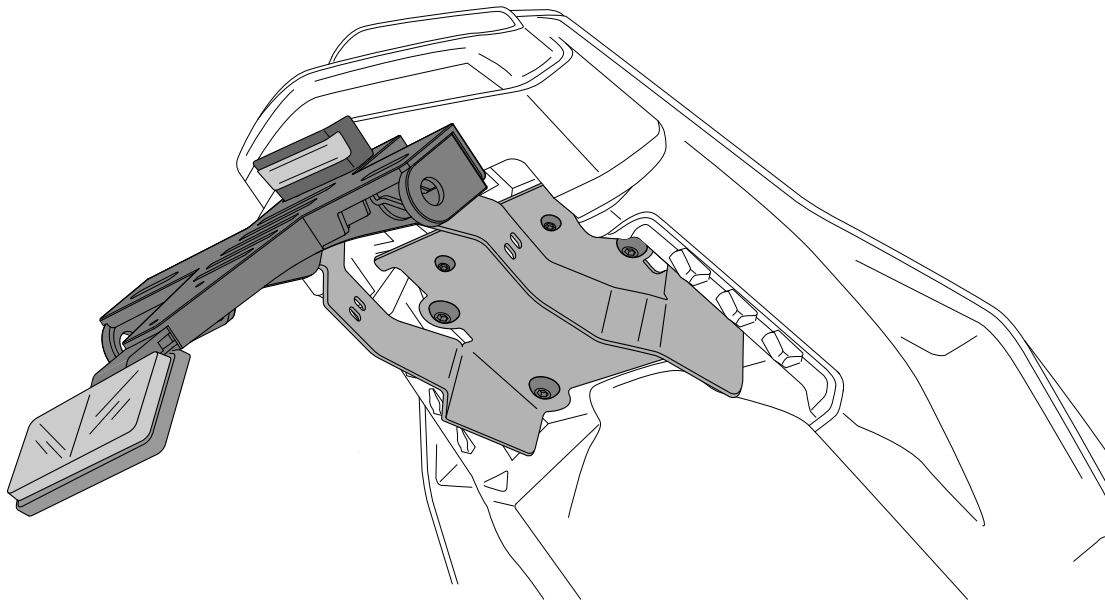

YAMAHA TENERE 700 '20

REF 3861N

LICENSE SUPPORT

1 Person

1 hour

INTERMEDIATE

ID.	PART	DESCRIPTION	QTY.	REF.:
1		License support	1	PORMAT319-1-0319
2		M5x10 DIN1001 screw (black)	2	TORNI-I7380-536
3		M6x20 DIN1001 screw (black)	4	TORNI-I7380-404
4		Plastic bridle	5	BRIDAN100X2'5-N
5		Back light	1	5577N
6		Reflector	1	4481R
7		M5 screw cap	3	TAPON-----85
8		M6 screw cap	8	TAPON-----86

YAMAHA TENERE 700 '20

REF 3861N

MOUNTING INSTRUCTIONS