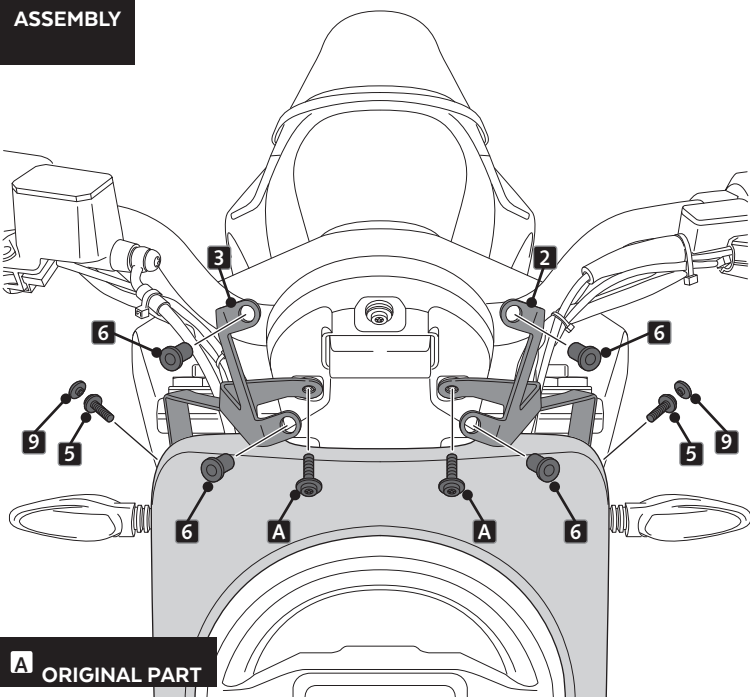

HUSQVARNA SVARTPILEN 701 '19-

M O U N T I N G I N S T R U C T I O N S

REF 3858

WINDSHIELD NAKED NEW GENERATION SPORT

ID	PART	DESCRIPTION	QTY	REF
1		SPORT screen	1	10627W/H/F/NM3
2		Left support	1	SOPOR2P1-L-3858
3		Right support	1	SOPOR2P1-R-3858
4		M5x15 special screw Hexagonal lenght 14	2	TORNI-EM5---513
5		M5x11 Ø11 ISO 7380 Allen screw	2	TORNI-AI----520
6		M5 silentblock	4	SILENBTM5-046/1
7		M5x1 nylon washer	4	ARNV0000000245
8		M5x16 Ø11 ISO 7380 (INOX) Allen screw	4	TORNI-I7380-493
9		M5 ISO 7380 screw cap	6	TAPON-----85

HUSQVARNA SVARTPILEN 701 '19-

MOUNTING INSTRUCTIONS

1

DISASSEMBLY

2

ASSEMBLY

3

ASSEMBLY

A ORIGINAL PART

4

ASSEMBLY