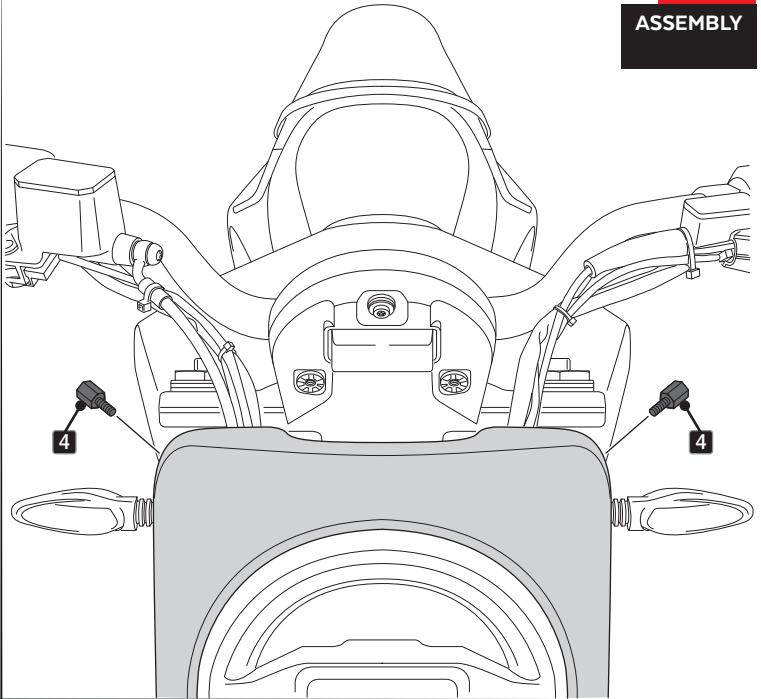

HUSQVARNA SVARTPILEN 701 '19-

M O U N T I N G I N S T R U C T I O N S

REF 3858

WINDSHIELD NAKED NEW GENERATION SPORT

ID	PART	DESCRIPTION	QTY	REF
1		SPORT screen	1	10627W/H/F/NM3
2		Left support	1	SOPOR2P1-L-3858
3		Right support	1	SOPOR2P1-R-3858
4		M5x15 special screw Hexagonal lenght 14	2	TORNI-EM5---513
5		M5x11 Ø11 ISO 7380 Allen screw	2	TORNI-AI----520
6		M5 silentblock	4	SILENBTM5-046/1
7		M5x1 nylon washer	4	ARNV0000000245
8		M5x16 Ø11 ISO 7380 (INOX) Allen screw	4	TORNI-I7380-493
9		M5 ISO 7380 screw cap	6	TAPON-----85

HUSQVARNA SVARTPILEN 701 '19-

MOUNTING INSTRUCTIONS

1

DISASSEMBLY

2

ASSEMBLY

3

ASSEMBLY

A ORIGINAL PART

4

ASSEMBLY