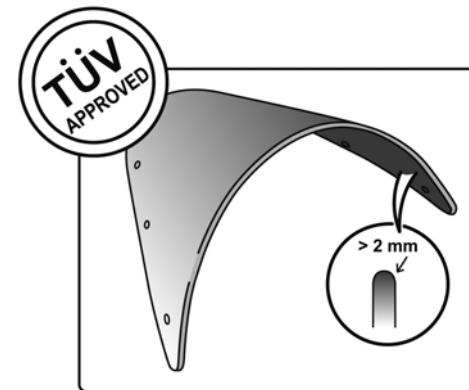

TECHNICAL FEATURES

ROUNDED CONTOUR-PROFILE

Check the ABE HOMOLOGATION document if the product is homologated for your motorcycle

TÜV APPROVED