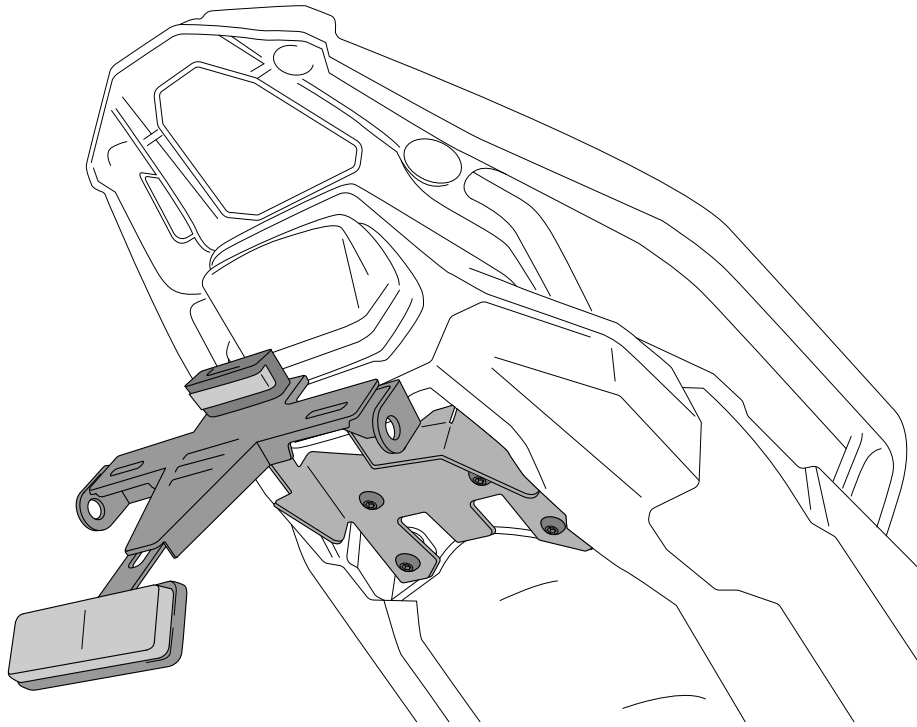

# HONDA CRF 1100L / ADVENTURE SPORTS '20

REF 3842N

LICENSE SUPPORT

1 Person

1 hour

INTERMEDIATE

ID.	PART	DESCRIPTION	QTY.	REF.:
1		License support	1	PORMAT322-1-0322
2		M6x25 DIN1001 screw (black)	4	TORNI-I7380-405
3		M6 DIN9021 washer	4	ARANDPD9021-037
4		Ø14xØ8x9 metallic spacer	4	CASQUI-----0100
5		Plastic bridle	5	BRIDAN100X2'5-N
6		Back light	1	5577N
7		Reflector	1	4481R

# HONDA CRF 1100L / ADVENTURE SPORTS '20

REF 3842N

## MOUNTING INSTRUCTIONS