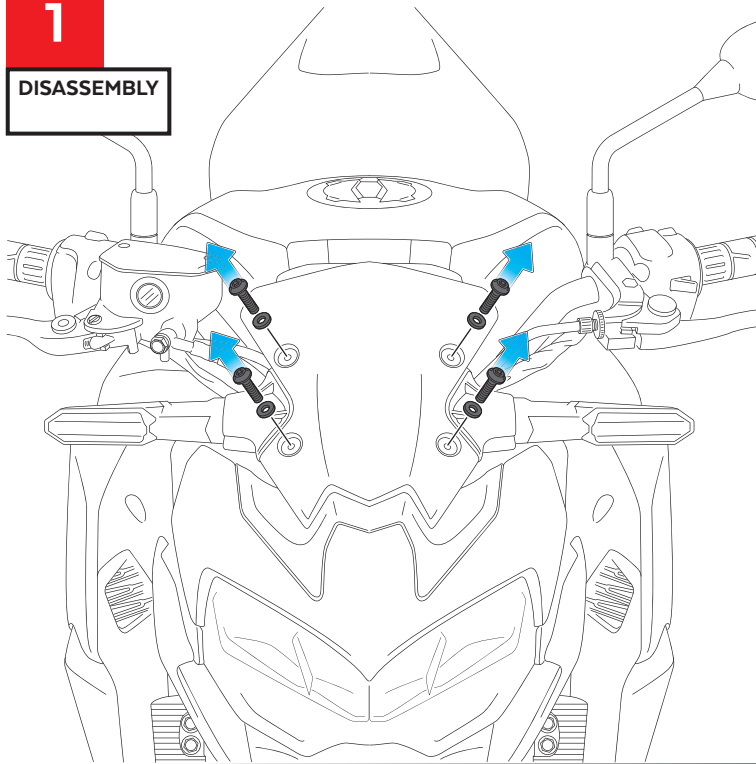

KAWASAKI Z900 '20

MOUNTING INSTRUCTIONS

1

DISASSEMBLY