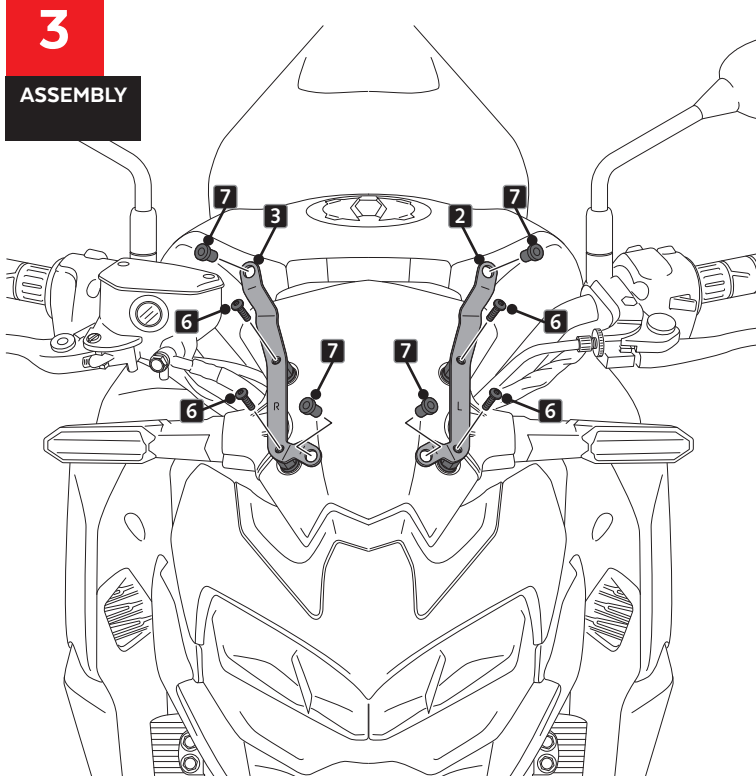

N° 3  
N° 4

ID	PART	DESCRIPTION	QTY	REF
1		TOURING screen	1	3841W/ H/F/N/R/V/CM3
2		Left support (L)	1	SOPOR2P2-L-3840
3		Right support (R)	1	SOPOR2P2-R-3840
4		M5x17 special screw Hexagonal length 14	4	TORNI-EC----498
5		Ø4,5 x Ø11 x 2mm Rubber washer	4	ARAND-EPDM--722
6		M5x11 Ø11 ISO 7380 Allen screw	4	TORNI-AI----520
7		M5 silentblock	4	SILENBTM5-046/1
8		M5x1 nylon washer	4	ARNV0000000245
9		M5x16 Ø11 ISO 7380 Allen screw	4	TORNI-I7380-493
10		M5 ISO 7380 screw cap	4	TAPON-----85

## MOUNTING INSTRUCTIONS

**1**

DISASSEMBLY

**2**

ASSEMBLY

**3**

ASSEMBLY

**4**