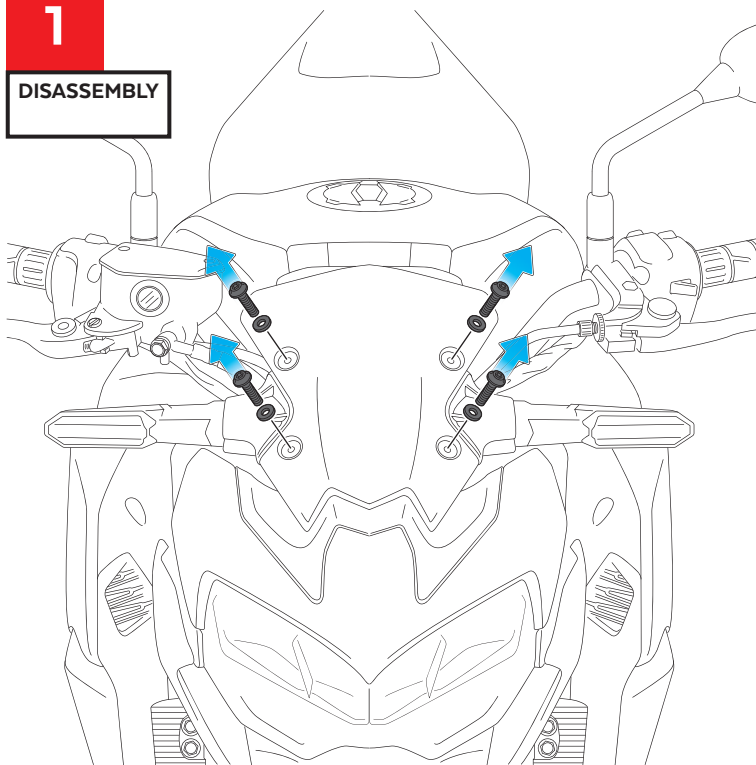

KAWASAKI Z900 '20

MOUNTING INSTRUCTIONS

1

DISASSEMBLY