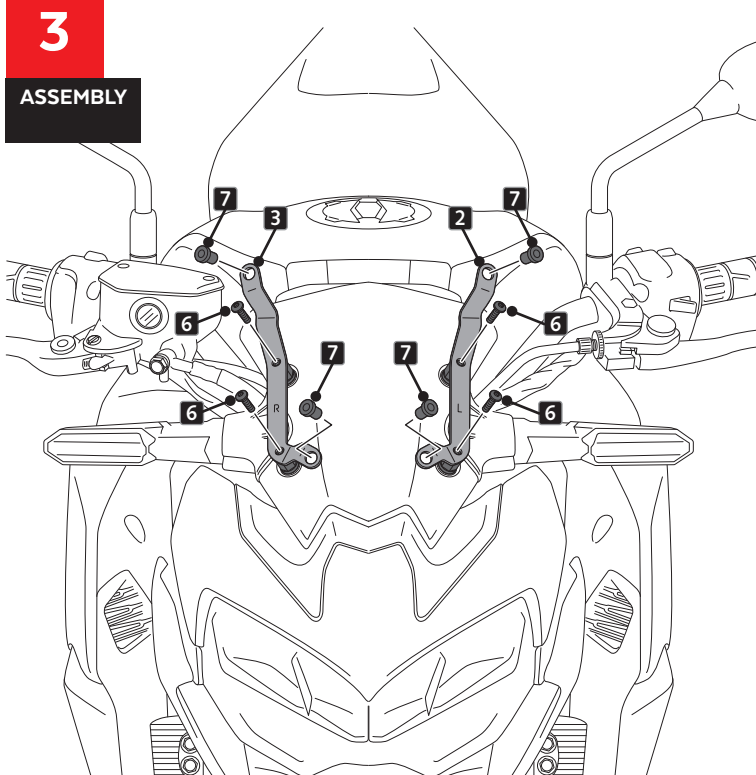

N° 3  
N° 4

ID	PART	DESCRIPTION	QTY	REF
1		TOURING screen	1	3841W/ H/F/N/R/V/CM3
2		Left support (L)	1	SOPOR2P2-L-3840
3		Right support (R)	1	SOPOR2P2-R-3840
4		M5x17 special screw Hexagonal length 14	4	TORNI-EC----498
5		Ø4,5 x Ø11 x 2mm Rubber washer	4	ARAND-EPDM--722
6		M5x11 Ø11 ISO 7380 Allen screw	4	TORNI-AI----520
7		M5 silentblock	4	SILENBTM5-046/1
8		M5x1 nylon washer	4	ARNV0000000245
9		M5x16 Ø11 ISO 7380 Allen screw	4	TORNI-I7380-493
10		M5 ISO 7380 screw cap	4	TAPON-----85

## MOUNTING INSTRUCTIONS

1

DISASSEMBLY

2

ASSEMBLY

3

ASSEMBLY

4