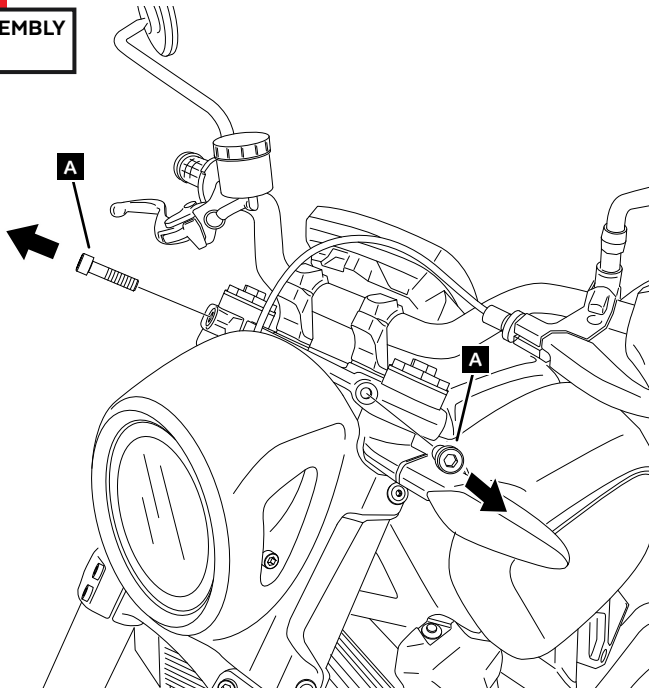

INDIAN FTR 1200/S '19-

MOUNTING INSTRUCTIONS

1

DISASSEMBLY

A Tornillería original