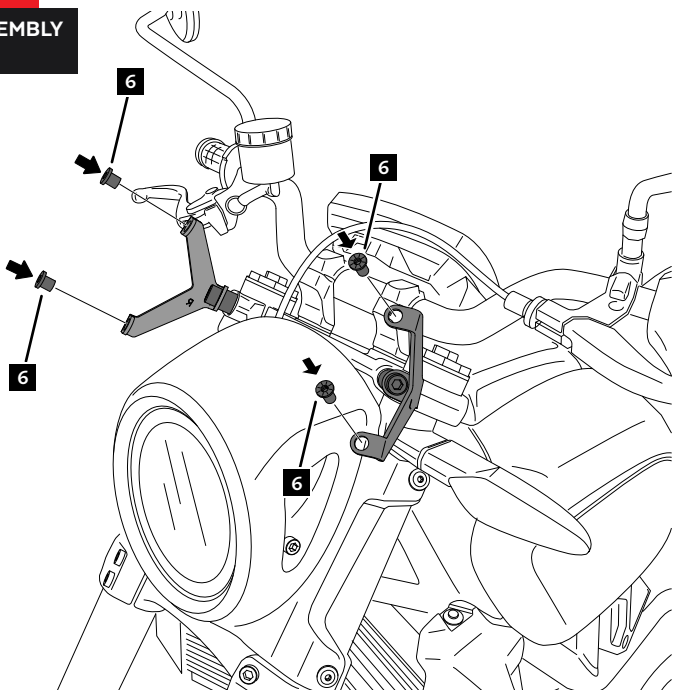

INDIAN FTR 1200/S '19-

MOUNTING INSTRUCTIONS

1

DISASSEMBLY

A Tornillería original

2

ASSEMBLY

3

ASSEMBLY

4

ASSEMBLY