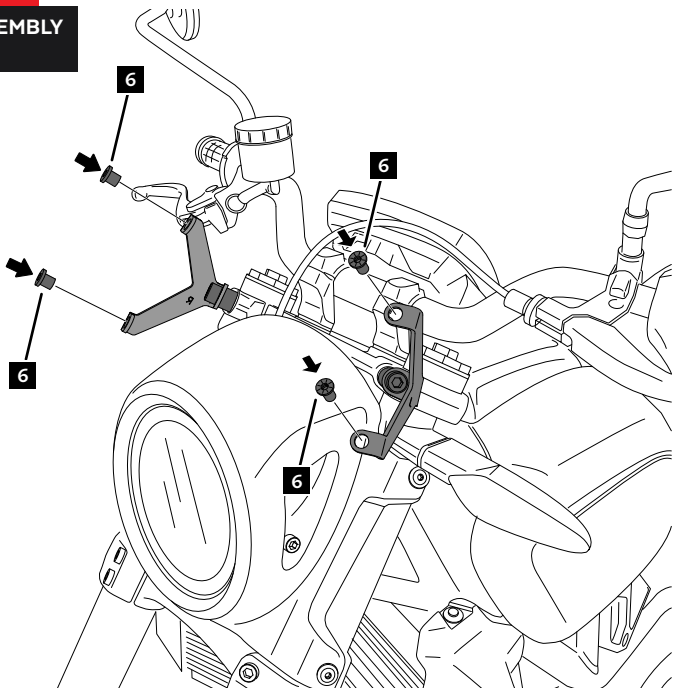

INDIAN FTR 1200/S '19-

MOUNTING INSTRUCTIONS

1

DISASSEMBLY

A Tornillería original

2

ASSEMBLY

3

ASSEMBLY

4

ASSEMBLY