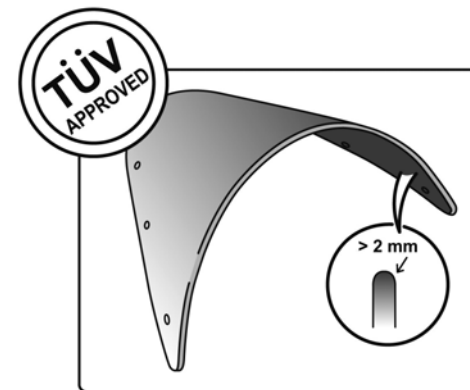

TECHNICAL FEATURES

Check the ABE HOMOLOGATION document if the product is homologated for your motorcycle

ROUNDED CONTOUR-PROFILE

TÜV APPROVED