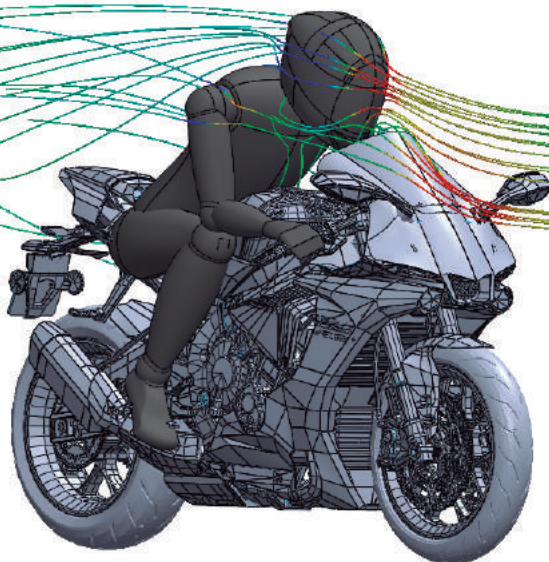

YAMAHA YZF-R1

2020 -

ORIGINAL
SCREEN**Puig**
Hi-Tech Parts

PUIG Z-RACING SCREEN

HELMET PROTECTION

31%

UPPER BODY PROTECTION

20%

LOW BODY PROTECTION

90%

HELMET PROTECTION

55%

UPPER BODY PROTECTION

72%

LOW BODY PROTECTION

90%

LOW PRESSURE

HIGH PRESSURE

TOTAL DISSIPATED PRESSURE WITH PUIG SCREEN IS EQUIVALENT TO **1.05 Kg**

I N C R E A S E W I N D P R O T E C T I O N

61%

WITHOUT LOSING C_x

AERODYNAMIC TEST CONDITIONS

SPEED	150 Km/h	93 mph
RIDER HEIGH	180 cm	5.9 ft
TEMPERATURE	20°	68°F
RIDER POSITION		Racing
LATERAL WIND		No