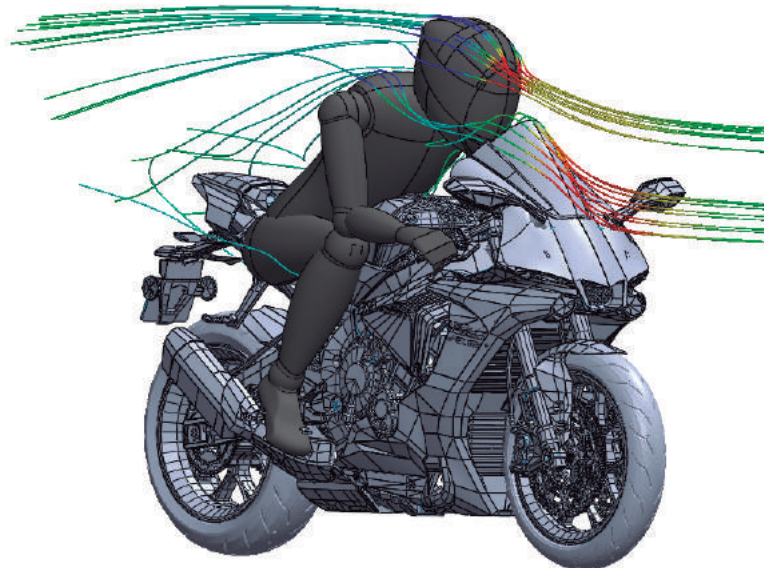

YAMAHA YZF-R1

2020 -

ORIGINAL
SCREEN**Puig**
Hi-Tech Parts

PUIG Z-RACING SCREEN

HELMET PROTECTION

31%

UPPER BODY PROTECTION

20%

LOW BODY PROTECTION

90%

HELMET PROTECTION

55%

UPPER BODY PROTECTION

72%

LOW BODY PROTECTION

90%

LOW PRESSURE

HIGH PRESSURE

TOTAL DISSIPATED PRESSURE WITH PUIG SCREEN IS EQUIVALENT TO **1.05 Kg**

I N C R E A S E W I N D P R O T E C T I O N

61%

WITHOUT LOSING C_x

AERODYNAMIC TEST CONDITIONS

SPEED	150 Km/h	93 mph
RIDER HEIGH	180 cm	5.9 ft
TEMPERATURE	20°	68°F
RIDER POSITION		Racing
LATERAL WIND		No