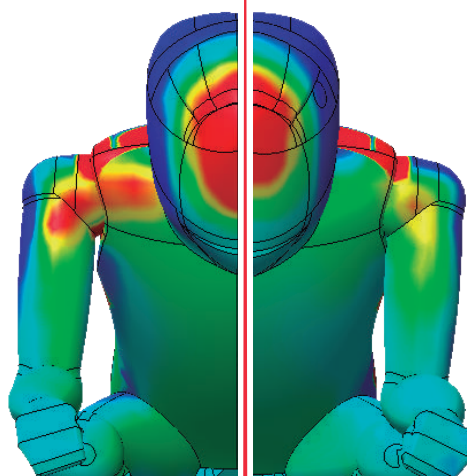

YAMAHA YZF-R1

2020 -

ORIGINAL
SCREEN**Puig**
Hi-Tech Parts

PUIG Z-RACING SCREEN

HELMET PROTECTION

31%

UPPER BODY PROTECTION

20%

LOW BODY PROTECTION

90%

HELMET PROTECTION

55%

UPPER BODY PROTECTION

72%

LOW BODY PROTECTION

90%

LOW PRESSURE

HIGH PRESSURE

TOTAL DISSIPATED PRESSURE WITH PUIG SCREEN IS EQUIVALENT TO **1.05 Kg**

I N C R E A S E W I N D P R O T E C T I O N

61%

WITHOUT LOSING C_x

AERODYNAMIC TEST CONDITIONS

SPEED	150 Km/h	93 mph
RIDER HEIGH	180 cm	5.9 ft
TEMPERATURE	20°	68°F
RIDER POSITION		Racing
LATERAL WIND		No