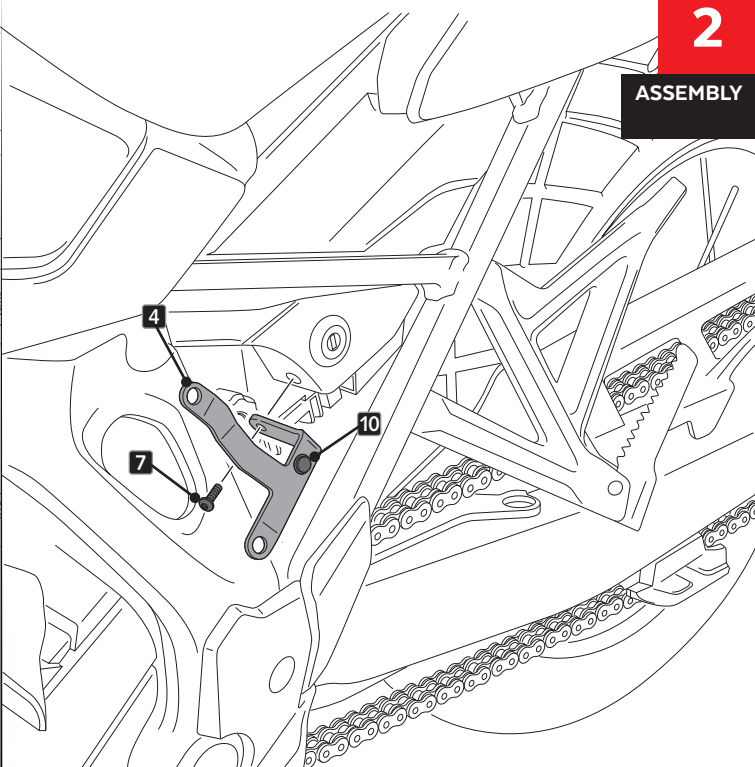

N° 8

ALLEN

N° 3
N° 4
N° 5

ID	PART	DESCRIPTION	QTY	REF
1		Right side cover	1	3822JM3
2		Left side cover	1	3822JM3
3		Right support (R)	1	SOPOR2P6-R-3822
4		Left support (L)	1	SOPOR2P6-L-3822
5		M5 silentblock	4	SILENBTM5-046/1
6		M6x16 Ø14 ISO 7380 Allen screw	1	TORNI-I7380-403
7		M5x16 Ø11 ISO 7380 Allen screw	5	TORNI-I7380-493
8		M5 nylon washer	4	ARNV0000000245
9		M5 ISO 7380 screw cap	4	TAPON-----85
10		Silicon separator Ø12,5 x4 (Supplied already mounted on item 3-4)	2	TOPE-PA12,7X3,5

HONDA

CRF1100L AFRICA TWIN '20- / ADVENTURE SPORTS '20-

MOUNTING INSTRUCTIONS

1

DISASSEMBLY

2

ASSEMBLY

3