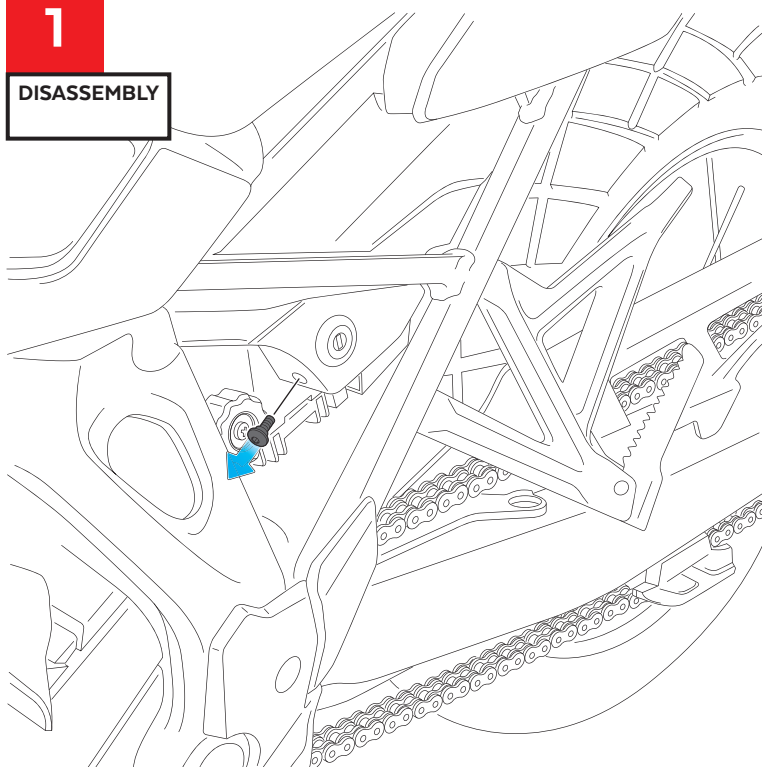

HONDA

CRF1100L AFRICA TWIN '20- / ADVENTURE SPORTS '20-

MOUNTING INSTRUCTIONS

1

DISASSEMBLY