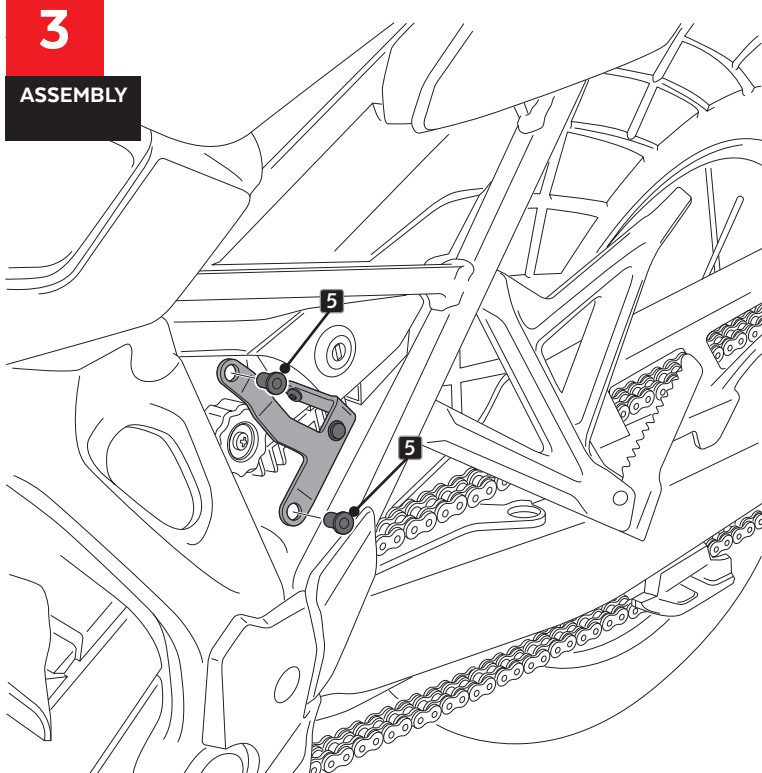

HONDA

CRF1100L AFRICA TWIN '20- / ADVENTURE SPORTS '20-

MOUNTING INSTRUCTIONS

1

DISASSEMBLY

2

ASSEMBLY

3

ASSEMBLY

4

ASSEMBLY