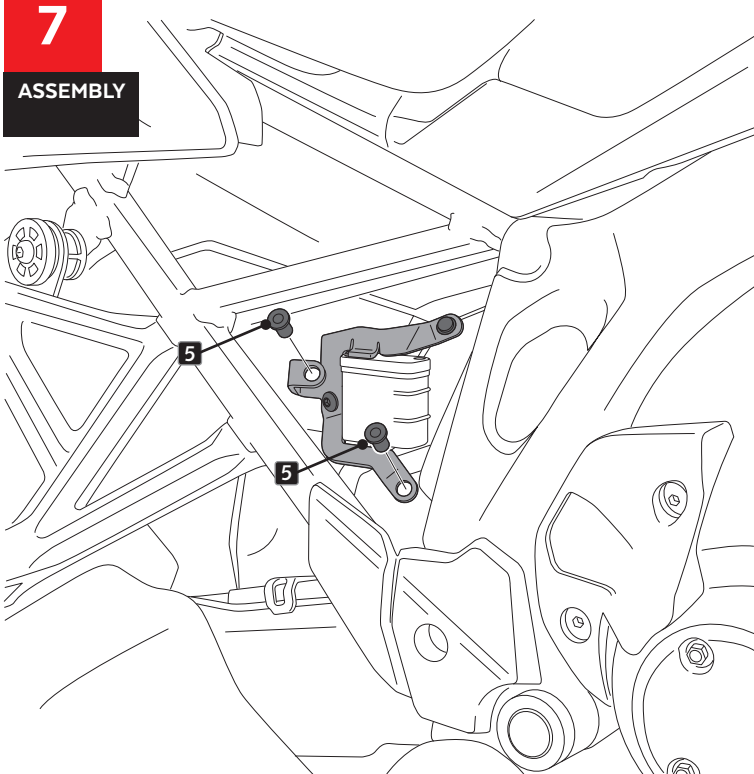

N° 8

ALLEN

N° 3
N° 4
N° 5

ID	PART	DESCRIPTION	QTY	REF
1		Right side cover	1	3822JM3
2		Left side cover	1	3822JM3
3		Right support (R)	1	SOPOR2P6-R-3822
4		Left support (L)	1	SOPOR2P6-L-3822
5		M5 silentblock	4	SILENBTM5-046/1
6		M6x16 Ø14 ISO 7380 Allen screw	1	TORNI-I7380-403
7		M5x16 Ø11 ISO 7380 Allen screw	5	TORNI-I7380-493
8		M5 nylon washer	4	ARNV0000000245
9		M5 ISO 7380 screw cap	4	TAPON-----85
10		Silicon separator Ø12,5 x4 (Supplied already mounted on item 3-4)	2	TOPE-PA12,7X3,5

ASSEMBLY

4

ASSEMBLY

HONDA

CRF1100L AFRICA TWIN '20- / ADVENTURE SPORTS '20-

MOUNTING INSTRUCTIONS

5

DISASSEMBLY

6

ASSEMBLY

7

ASSEMBLY

8

ASSEMBLY