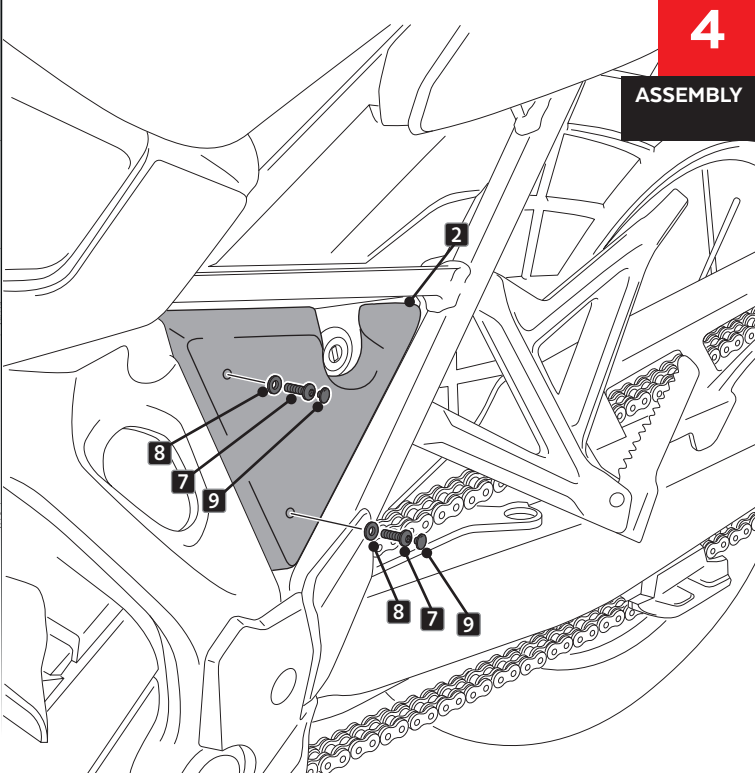

HONDA

CRF1100L AFRICA TWIN '20- / ADVENTURE SPORTS '20-

MOUNTING INSTRUCTIONS

1

DISASSEMBLY

2

ASSEMBLY

3

ASSEMBLY

4

ASSEMBLY