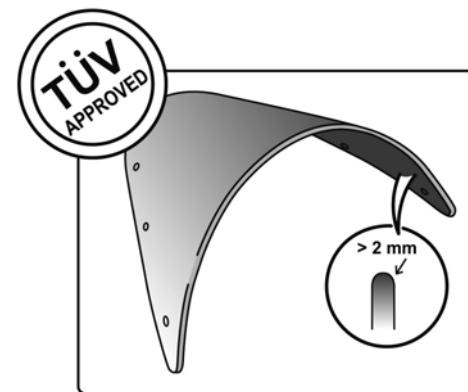

TECHNICAL FEATURES

Check the ABE HOMOLOGATION document if the product is homologated for your motorcycle

ROUNDED CONTOUR-PROFILE

TÜV APPROVED