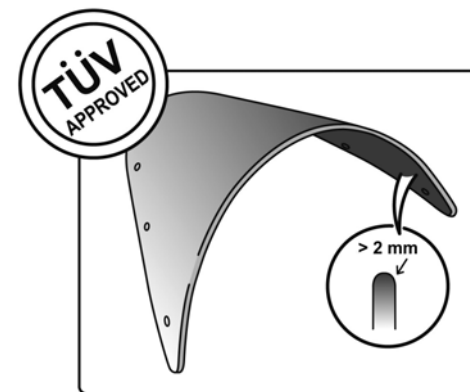

TECHNICAL FEATURES

Check the ABE HOMOLOGATION document if the product is homologated for your motorcycle

ROUNDED CONTOUR-PROFILE

TÜV APPROVED