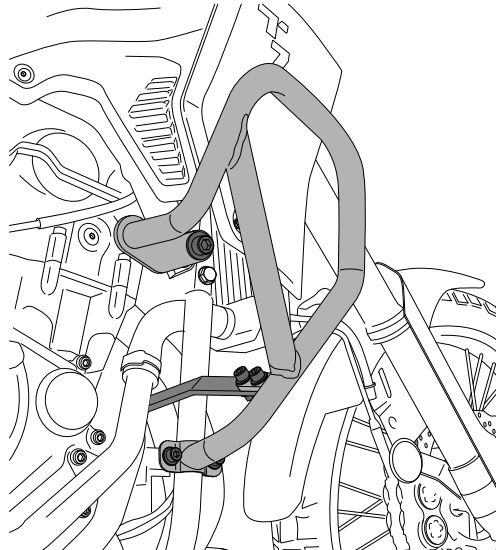

YAMAHA TENERE 700 '19-

M O U N T I N G I N S T R U C T I O N S

REF 3814N

ENGINE GUARDS

1 Person

30 min

EASY

FIX

ID.	PART	DESCRIPTION	QTY.	REF.:
1		Right engine guard	1	DEFENSA 3814N
2		Left engine guard	1	DEFENSA 3814N
3		Central plate	1	PLATI382-1-0382
4		M12/125x60 DIN912 left allen screw	1	M2TM12125060A9B
5		M12/125x70 DIN912 right allen screw	1	M2TM12125070A9B
6		M12 DIN125/A washer	2	ARANM12DIN43ZB
7		Aluminum spacer 17mm (Black)	2	CASQU452-0-1752
8		Graffilated thread M8 DIN6923 (Black)	4	TUERCEG6923-249
9		M8x20 DIN912 allen screw (Black)	4	TORNI -D912--164
10		M8x25 DIN912 allen screw (Black)	4	TORNI -D912--241
11		M8 DIN125/A washer (Black)	12	ARANDPD125A-018
12		Plastic spacer 1mm	2	CASQUI -PIX26-77