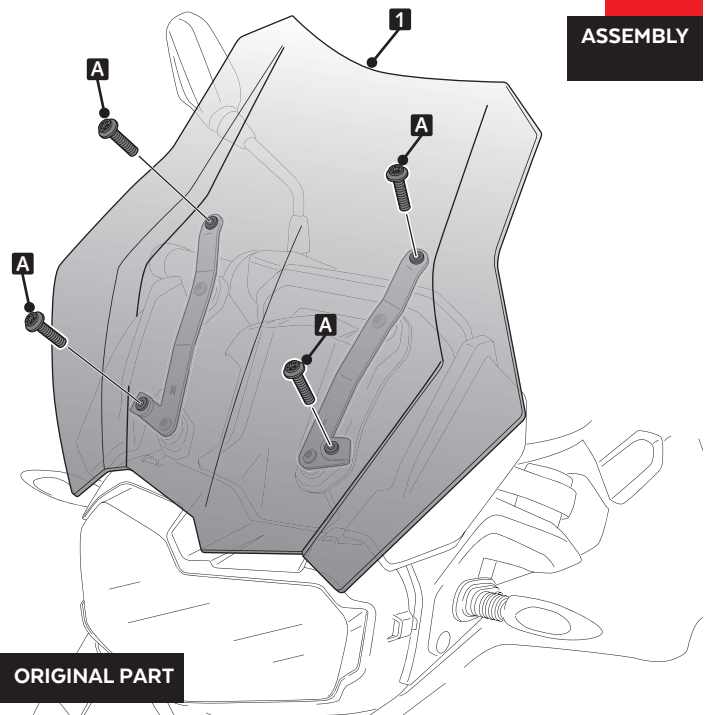

ID	PART	DESCRIPTION	QTY	REF
1		Touring screen	1	3769H/F/WM3
2		Right metal support (R)	1	SOPOR2P3-R-9770
3		Left metal support (L)	1	SOPOR2P3-L-9770
4		M5x16 Ø11 ISO 7380 Allen screw	4	TORNI-I7380-493
5		M5 ISO 7380 screw cap	4	TAPON-----85

A-B-C ORIGINAL PART

4

ASSEMBLY

A ORIGINAL PART