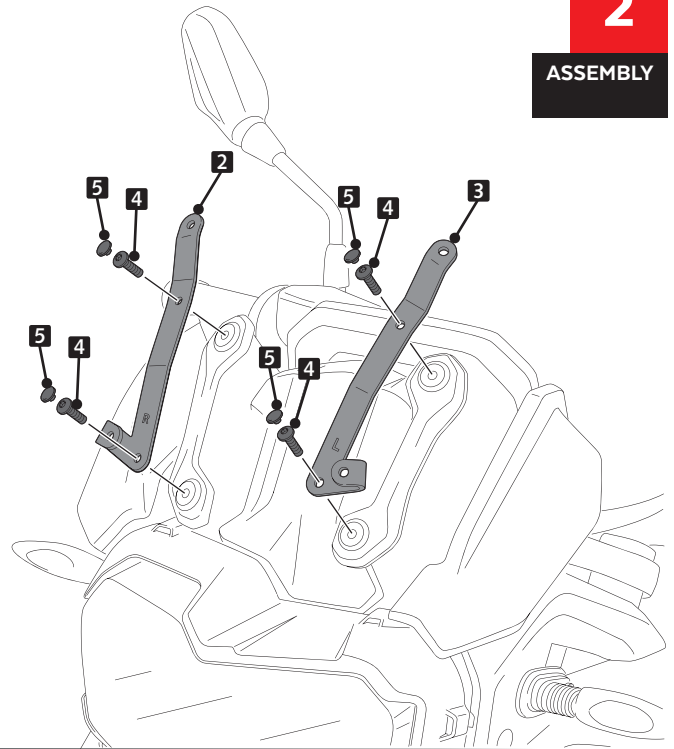

BMW F750GS'18-

MOUNTING INSTRUCTIONS

1

DISASSEMBLY

2

ASSEMBLY

3

ASSEMBLY

A-B-C ORIGINAL PART

4

ASSEMBLY

A ORIGINAL PART