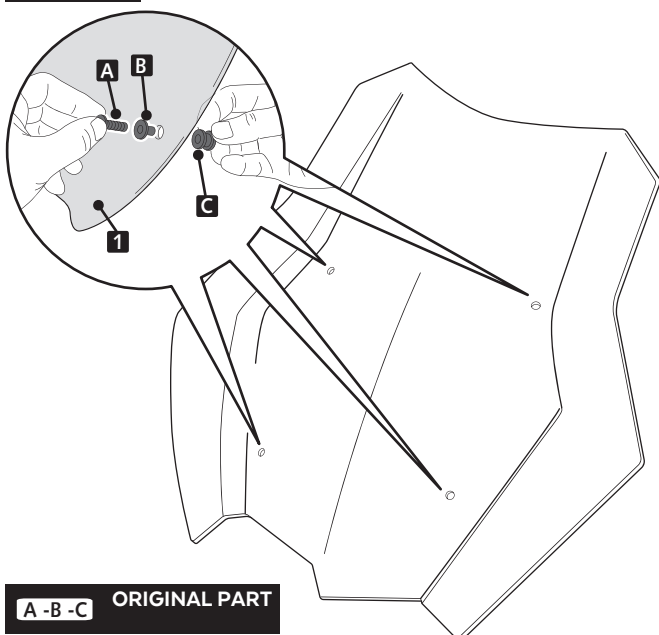

ID	PART	DESCRIPTION	QTY	REF
1		Touring screen	1	3769H/F/WM3
2		Right metal support (R)	1	SOPOR2P3-R-9770
3		Left metal support (L)	1	SOPOR2P3-L-9770
4		M5x16 Ø11 ISO 7380 Allen screw	4	TORNI-I7380-493
5		M5 ISO 7380 screw cap	4	TAPON-----85

A-B-C ORIGINAL PART

4

ASSEMBLY

A ORIGINAL PART