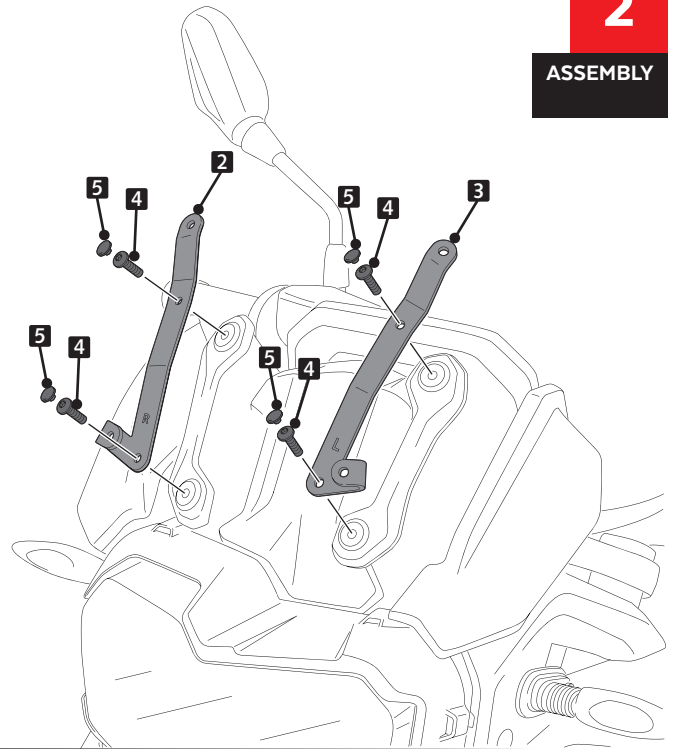

BMW F750GS'18-

MOUNTING INSTRUCTIONS

1

DISASSEMBLY

2

ASSEMBLY

3

ASSEMBLY

4

ASSEMBLY