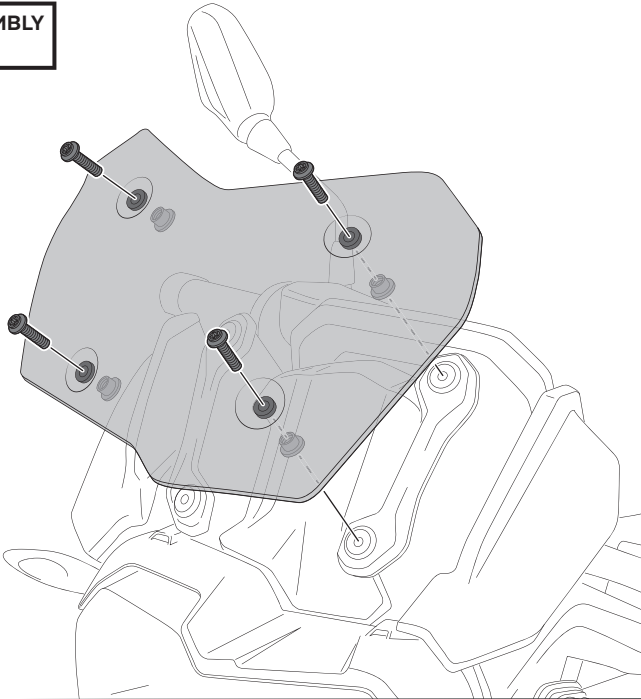

BMW F750GS'18-

MOUNTING INSTRUCTIONS

1

DISASSEMBLY