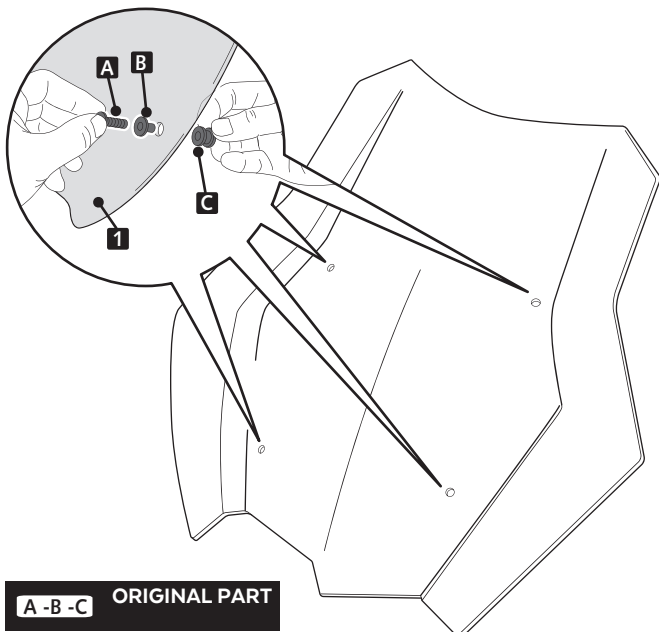

ID	PART	DESCRIPTION	QTY	REF
1		Touring screen	1	3769H/F/WM3
2		Right metal support (R)	1	SOPOR2P3-R-9770
3		Left metal support (L)	1	SOPOR2P3-L-9770
4		M5x16 Ø11 ISO 7380 Allen screw	4	TORNI-I7380-493
5		M5 ISO 7380 screw cap	4	TAPON-----85

4

ASSEMBLY