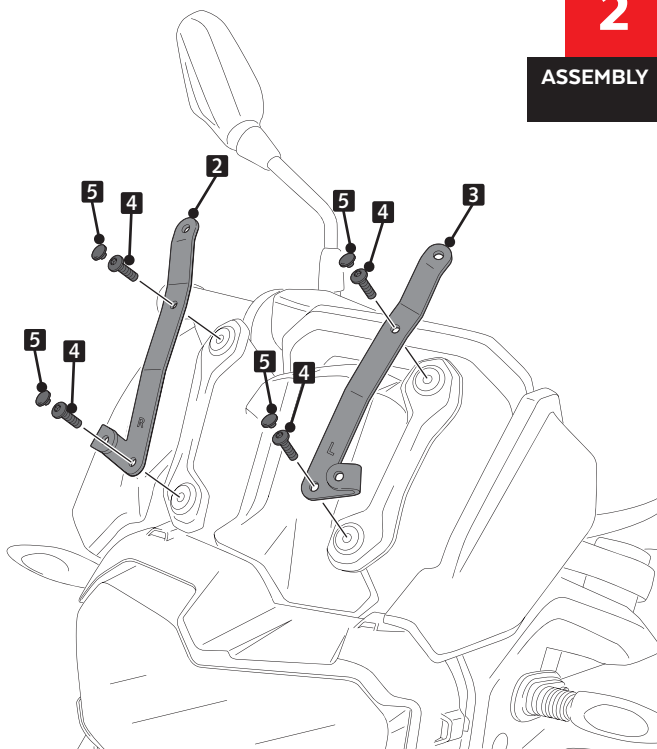

BMW F750GS'18-

MOUNTING INSTRUCTIONS

1

DISASSEMBLY

2

ASSEMBLY

3

ASSEMBLY

4

ASSEMBLY