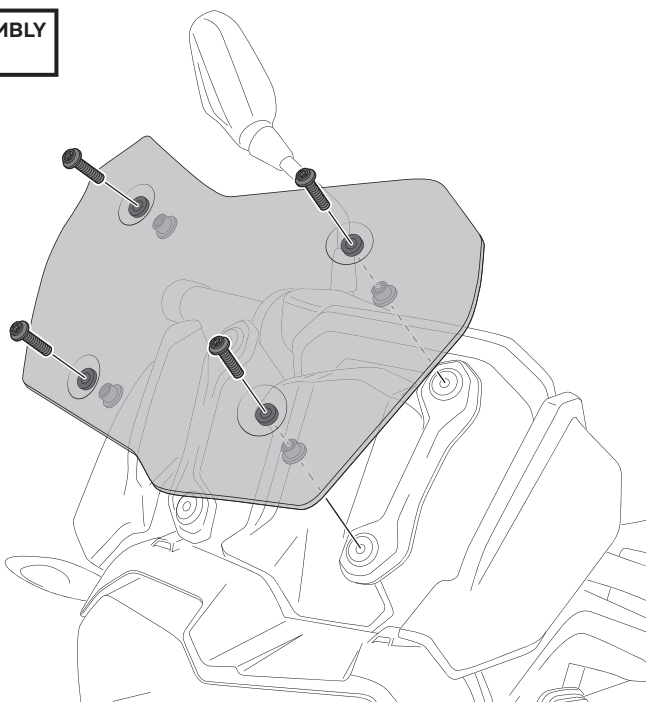

BMW F750GS'18-

MOUNTING INSTRUCTIONS

1

DISASSEMBLY