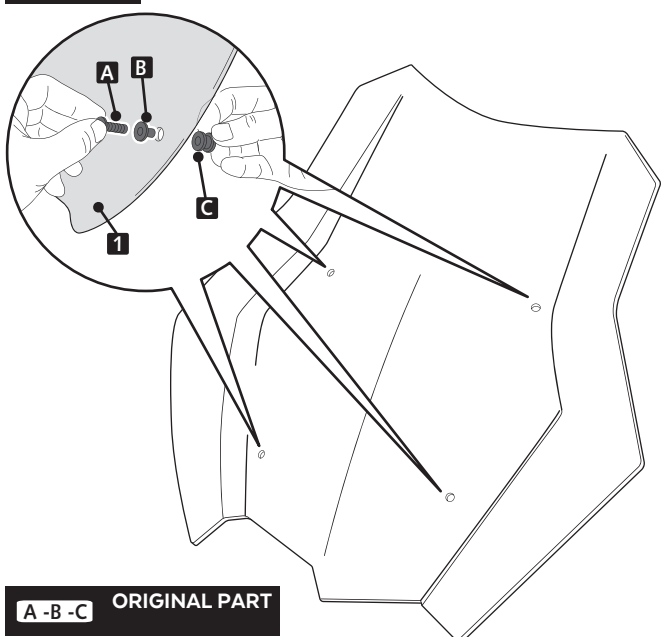

ID	PART	DESCRIPTION	QTY	REF
1		Touring screen	1	3769H/F/WM3
2		Right metal support (R)	1	SOPOR2P3-R-9770
3		Left metal support (L)	1	SOPOR2P3-L-9770
4		M5x16 Ø11 ISO 7380 Allen screw	4	TORNI-I7380-493
5		M5 ISO 7380 screw cap	4	TAPON-----85

4

ASSEMBLY