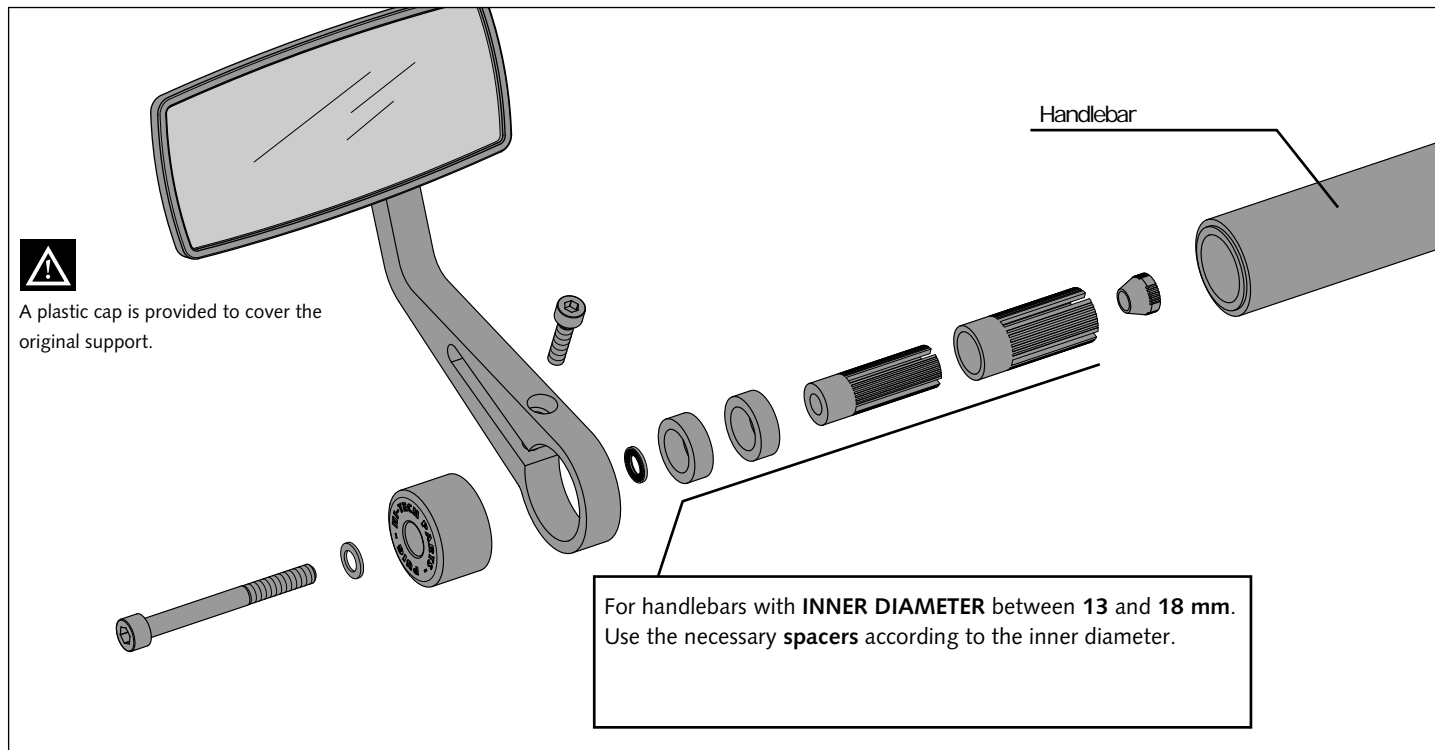

**RETROVISOR UNIVERSAL LOOK  
LOOK UNIVERSAL REARVIEW**

Ref.: 3764N

REF.9583N

REF.9583N