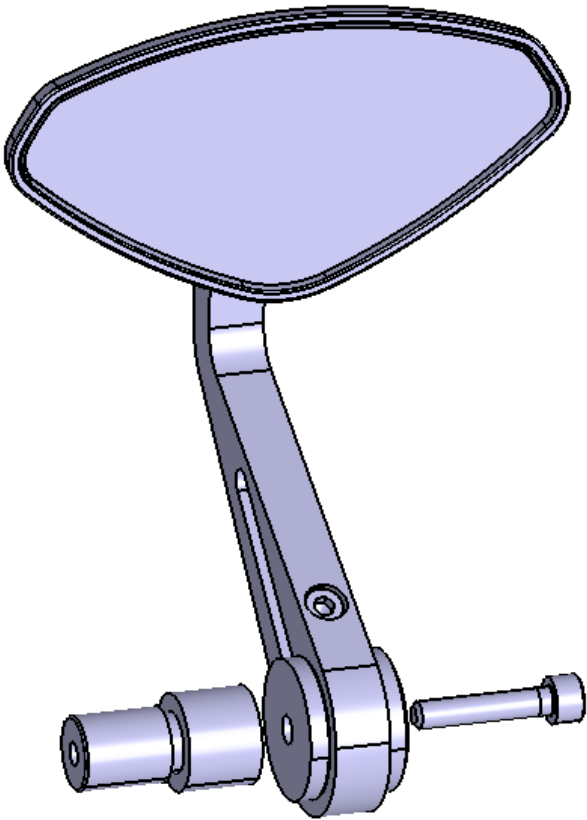

**RETROVISOR UNIVERSAL LOOK  
LOOK UNIVERSAL REARVIEW**

Ref.: 3764N

REF.9583N

REF.9583N