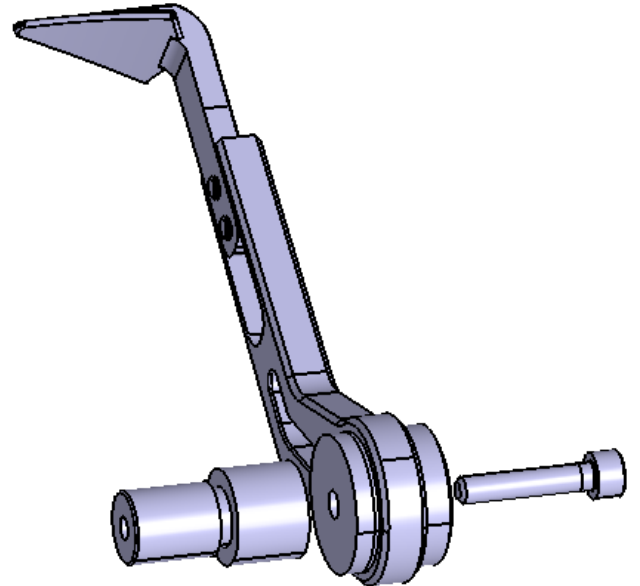

**RETROVISOR UNIVERSAL LOOK  
LOOK UNIVERSAL REARVIEW**

Ref.: 3764N

REF.9583N

REF.9583N